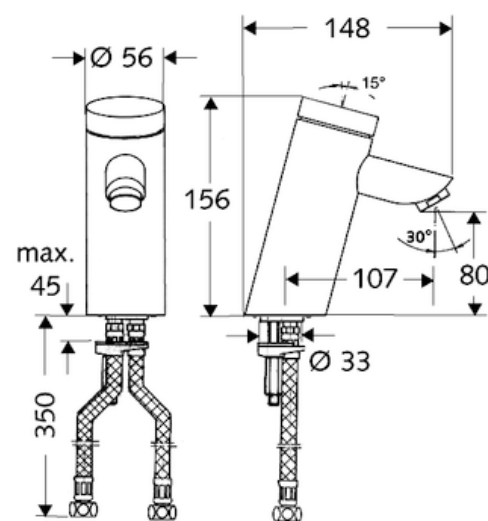

### Scope of delivery:

- single hole tap with plastic cartridge
- selfclosing cartridge SC II with hot water limiter
- 2 flexible connection hoses clean-fix S G 3/8 int. thread x 380 mm with integrated backflow preventer (BP, DIN EN 1717: EB)
- 2 pre-filters
- mounting accessories for single-hole installation

### Field of application / Technical data:

- flow volume max. 5 l/min independent of pressure
- flow pressure: 1 to 5 bar
- Max. resting pressure 8 bar
- Water temperature max. 70°C (80°C permissible for 10 min./day)
- flow time adjustable from 2-15 seconds (factory settings 7 seconds)

### Details:

- Material:

housing out of brass conform German drinking water regulation

- Test Mark: P-IX 19436/IO, DIN-DVGW certificated, Belgaqua, conform NF EN 816, ACS, WELL Public
- Surface: chrome
- Weight: 2.54 kg/pc.
- Packaging unit: 1