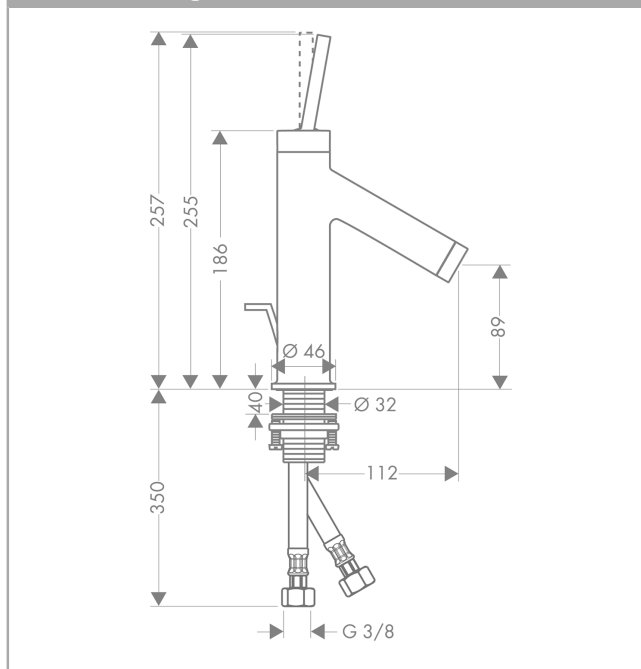

AXOR Starck
Single lever basin mixer 90 with pop-up waste set
 Surfaces: **Chrome** Article Number: **10111000**

Description

product features

- consists of: single lever basin mixer, waste set
- ComfortZone 90
- projection 112 mm
- normal spray
- flow rate at 3 bar: 5 l/min
- joystick ceramic cartridge
- suitable for continuous flow water heaters
- pop-up waste set G 1¼
- connection dimension: DN15

Technology

Design awards

reddot design award

Product image

Scale drawing

Flowchart