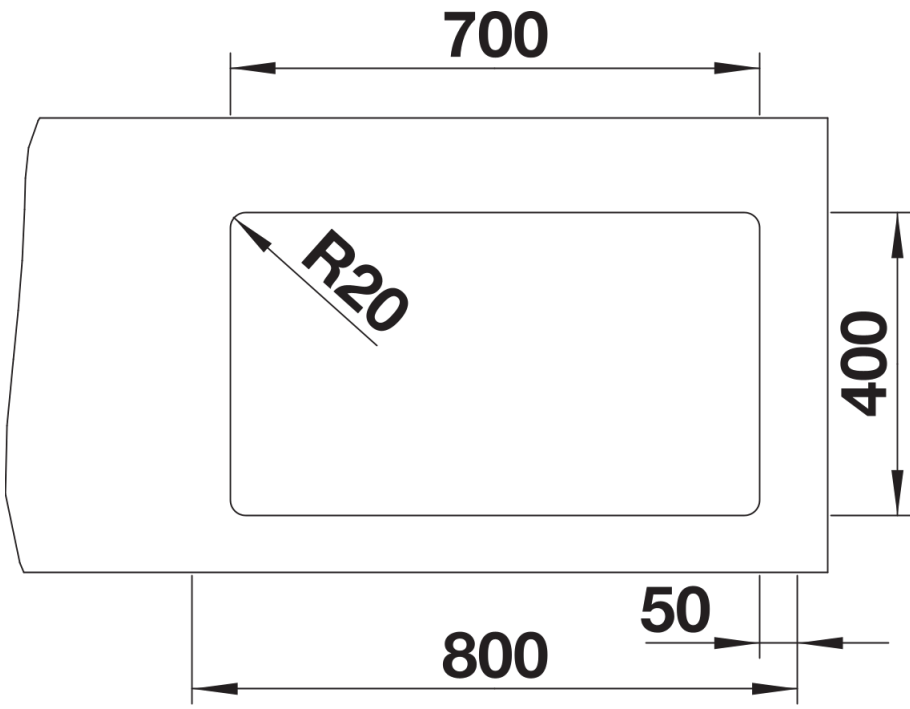

Colours

Available colours:

- black
- anthracite
- rock grey
- volcano grey
- alu metallic
- white
- soft white
- tartufo
- coffee

SILGRANIT anthracite

Planning information

- Cut-out radius: 20 mm

Scope of supply

- 2 x ETAGON rails in stainless steel
- waste kit with space-saving pipe
- 3 ½" InFino basket strainer
- fixing kit

234164 - 2 x ETAGON rails

Details

Top view

Cut-out

Front view

Side view