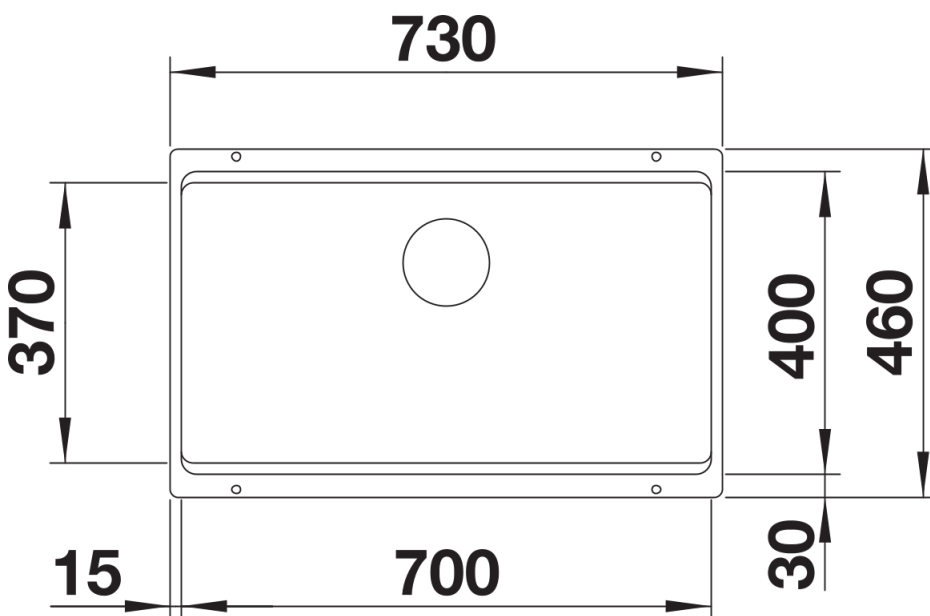

Colours

Available colours:

- black
- anthracite
- rock grey
- volcano grey
- alu metallic
- white
- soft white
- tartufo
- coffee

SILGRANIT anthracite

Planning information

- Cut-out radius: 20 mm

Scope of supply

- 2 x ETAGON rails in stainless steel
- waste kit with space-saving pipe
- 3 ½" InFino basket strainer
- fixing kit

234164 - 2 x ETAGON rails

Details

Top view

Cut-out

Front view

Side view