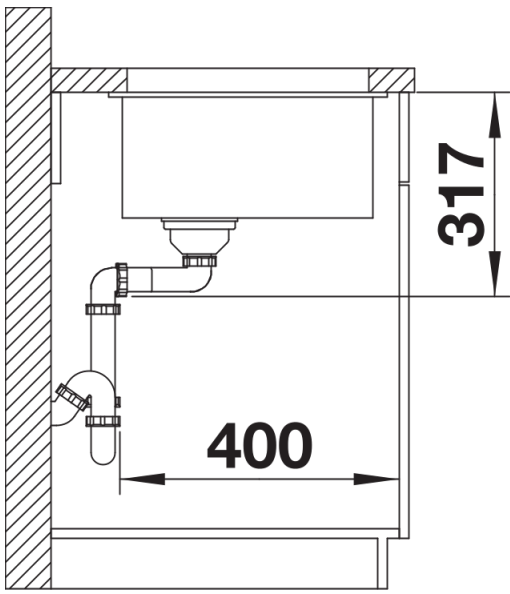

Colours

Available colours:

- black
- anthracite
- rock grey
- volcano grey
- alu metallic
- white
- soft white
- tartufo
- coffee

SILGRANIT anthracite

Planning information

- Cut-out radius: 20 mm

Scope of supply

- 2 x ETAGON rails in stainless steel
- waste kit with space-saving pipe
- 3 ½" InFino basket strainer
- fixing kit

234164 - 2 x ETAGON rails

Details

Top view

Cut-out

Front view

Side view