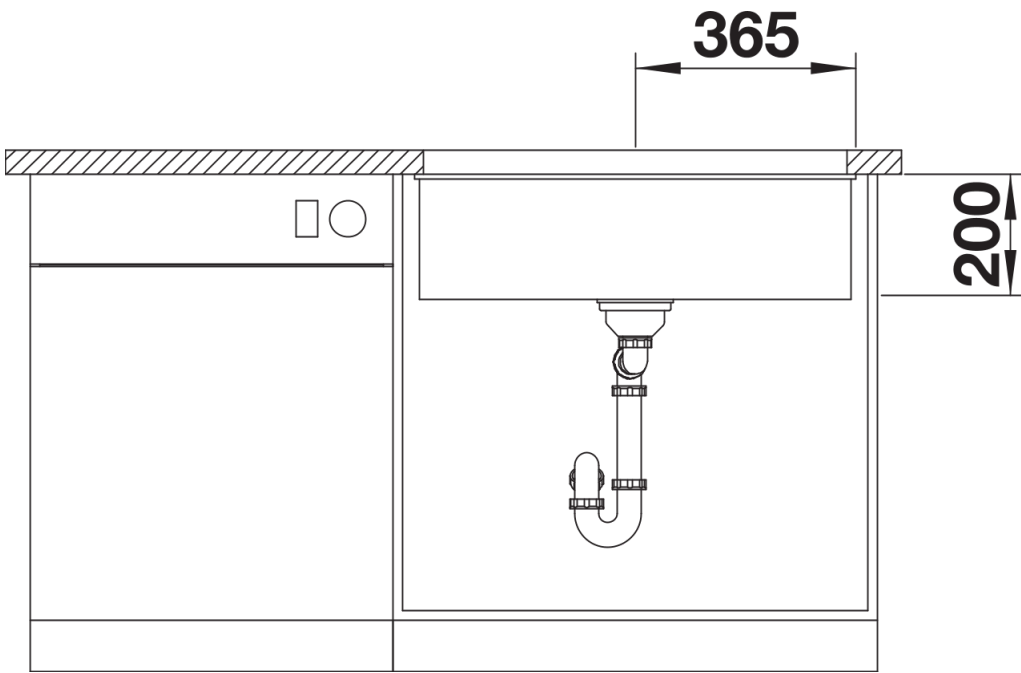

Product information sheet ETAGON 700-U

Item no. 525167

Benefits

- Generous staggered bowl with added functionality
- Integrated step creates an additional functional level
- Clever system concept with versatile ETAGON rails
- High-quality features with the covered C-overflow and InFino drain system – elegantly integrated and easy-care
- For undermount installation, ideal in combination with high-quality worktops

Colours

Available colours:

- black
- anthracite
- rock grey
- volcano grey
- alu metallic
- white
- soft white
- tartufo
- coffee

SILGRANIT anthracite

Planning information

- Cut-out radius: 20 mm

Scope of supply

- 2 x ETAGON rails in stainless steel
- waste kit with space-saving pipe
- 3 ½" InFino basket strainer
- fixing kit

234164 - 2 x ETAGON rails

Details

Top view

Cut-out

Front view

Side view