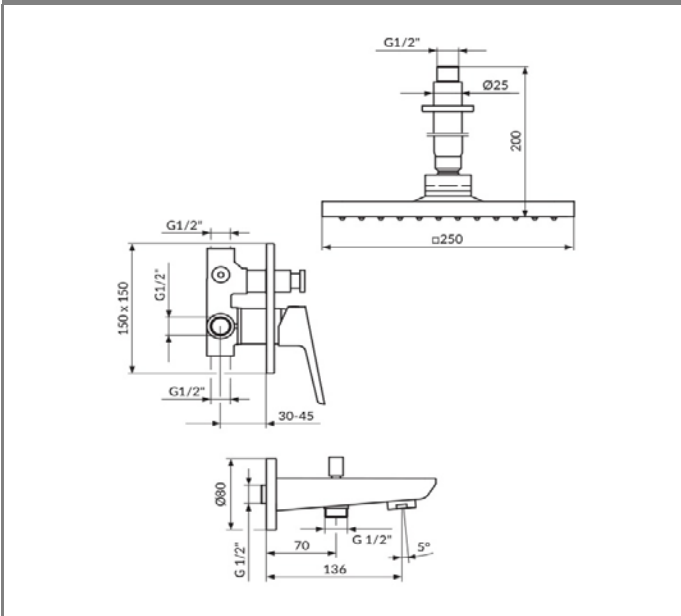

TEHNIČKA SKICA
Technical draft

TEHNIČKI PODACI

Jednoručna baterija
Uzidna montaža
Masivna konstrukcija
Automatski prebacivač
Klasa protoka 9lit/min
Tuš ruža 250x250mm sa zglobom
Easy Clean STOLZ tuš ručica
STOLZ duplo pleteno tuš crevo 150cm
Klasa bučnosti II

TECHNICAL DETAILS

Single lever mixer
Built-in the wall
Solid construction
Automatic diverter
Flow rate 9 lit/min
Shower rose 250x250mm with knob
Easy Clean STOLZ hand shower
STOLZ double locked shower hose 150cm
Noise level II

RADNI USLOVI

Maksimalni radni pritisak: 5 bar
Preporučeni radni pritisak: 3 bar
Minimalni radni pritisak: 1 bar
Maksimalna dozvoljena temperatura: 80°C
Preporučena temperatura vode: 60°C

WORKING CONDITIONS

Max. working pressure : 5 bar
Suggested working pressure : 3 bar
Min. working pressure : 1 bar
Max. working temperature : 80°C
Suggested max. water temperature : 60°C

www.rosan.rs

Srbija, 24420 Kanjiža, Dušana Popovića 10.

tel.+381 24-876-744 fax +381 24-876-756, info@rosan.rs

STOLZ