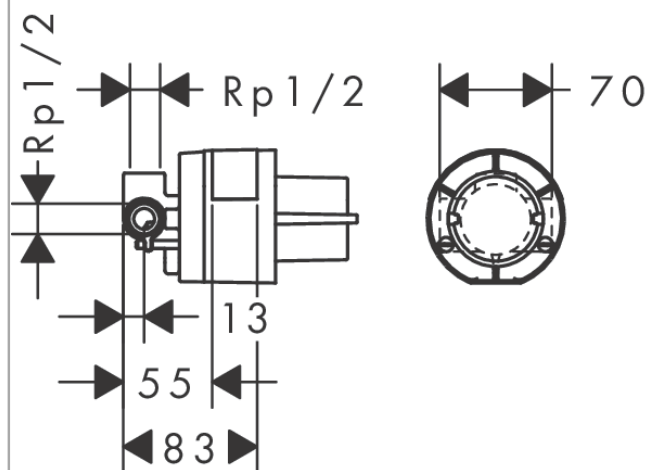

Basic set for single lever shower mixer for concealed installation

Surfaces: n.a. Article Number: 13620180

Description

product features

- ceramic cartridge
- connection dimension: DN15

Product image

Scale drawing