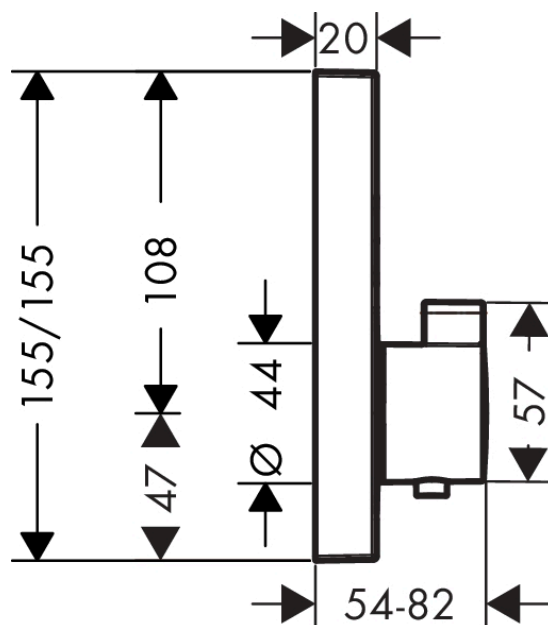

ShowerSelect
Thermostat for concealed installation for 2 functions
 Surfaces: **Chrome** Article Number: **15763000**

Description

product features

- 2 outlets
- simultaneous use of several outlets
- Select push-button on/off control for 2 outlets
- flow rate upper outlet: 25 l/min
- flow rate lower outlet: 23 l/min
- thermostat cartridge, Select valve
- min. operating pressure: 1 bar
- max. operating pressure: 10 bar
- safety lock at 40° C
- temperature limitation adjustable
- scope of supply: handle, sleeve, escutcheon, mixing unit, buttons Rain large and hand shower
- not included: basic set

Technology

Design awards

DESIGN PLUS

powered by: ISH

reddot award 2014
winner

product
design award
2014

Product image

Scale drawing

Flowchart