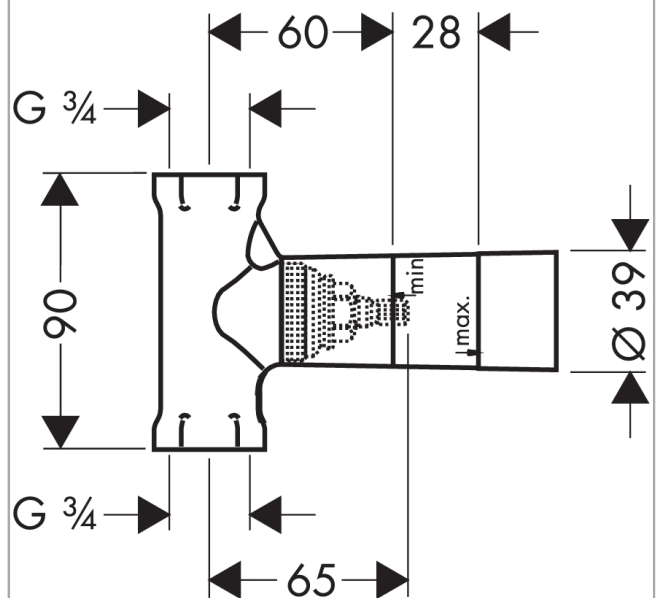

Basic set 130 l/min for shut-off valve for concealed installation spindle

Surfaces: n.a. Article Number: 15970180

Description

product features

- suitable for all shut-off valves finish sets
- flow rate: 130 l/min
- connection dimension: DN20

Product image

Scale drawing

Flowchart