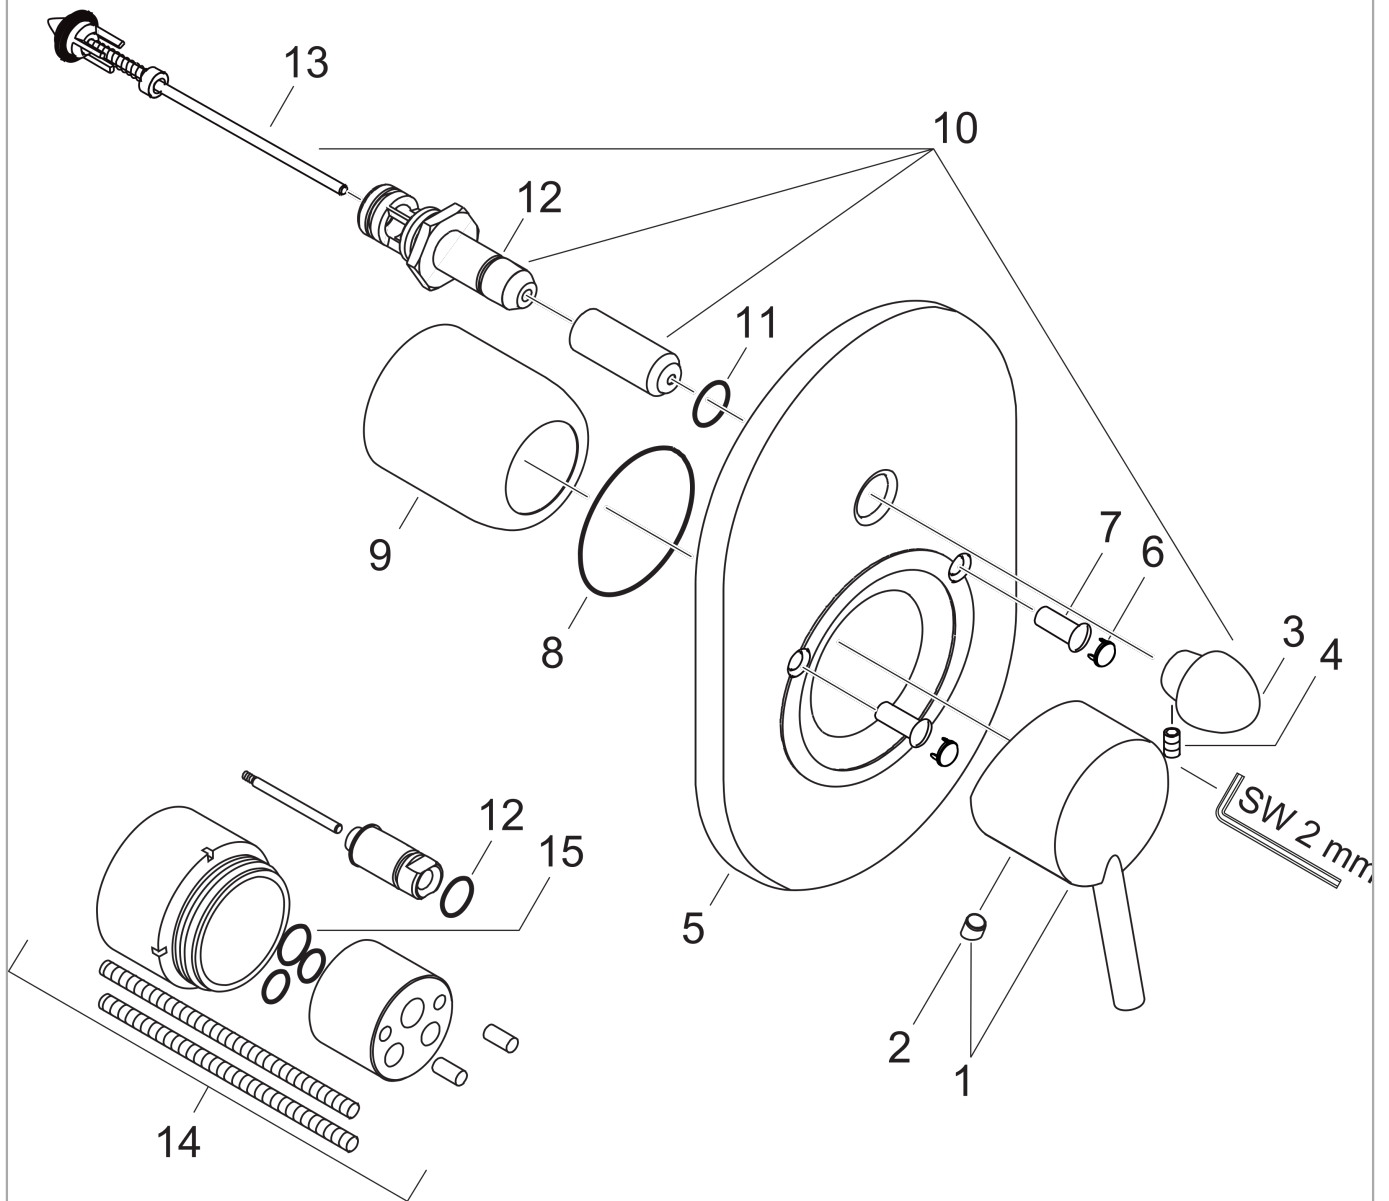

Talis
Single lever bath mixer for concealed installation
 Surfaces: **chrome** Article Number: **32646000**

Description

product features

- connection type: basic set
- ceramic cartridge
- temperature limitation adjustable
- with automatic resetting
- scope of supply: handle, sleeve, escutcheon, ceramic cartridge, diverter
- ACS 15 ACC LY 577, valide jusqu'au 18.01.2021

Mandatory Accessoires

- Basic set for single lever bath mixer for concealed installation (#31741XXX)

Product image

Scale drawing

Flowchart

Talis
Single lever bath mixer for concealed installation
Surfaces: **chrome** Article Number: **32646000**

Exploded Drawing

Year of production: >04/15

Talis

Single lever bath mixer for concealed installation

Surfaces: **chrome** Article Number: **32646000**

Spare part list

Year of production: >04/15

Pos.	Description	Article Number	PC	PU
1	handle	32092000	11	1
2	screw cover	96338000	1	1
3	diverter knob cpl.	95013000	5	1
4	hollow set screw M4x10	97667000	1	1
5	escutcheon bath/shower mixer	95011000	10	1
6	cover cap	95433000	2	1
7	hollow screw	96065000	2	1
8	O-Ring 48x3	95508000	1	1
9	flange	95010000	8	1
10	diverter assy with sleeve and handle	95015000	14	1
11	O-ring 14x3	98130000	1	1
12	O-ring 10x1,5	98123000	1	1
13	selector assy	96937000	6	1
14	extension set 28 mm tub mixer	32498000	16	1
15	O-ring 12x1,5	98430000	4	1
a	concealed item	31741180	0	1