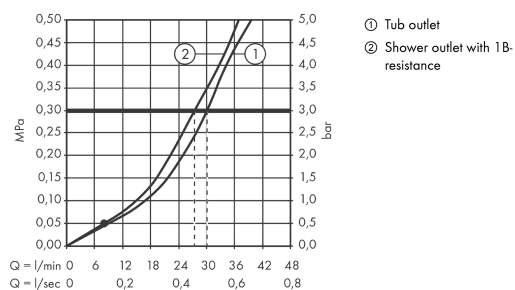

Talis
Single lever bath mixer for concealed installation
 Surfaces: **chrome** Article Number: **32646000**

Description

product features

- connection type: basic set
- ceramic cartridge
- temperature limitation adjustable
- with automatic resetting
- scope of supply: handle, sleeve, escutcheon, ceramic cartridge, diverter
- ACS 15 ACC LY 577, valide jusqu'au 18.01.2021

Mandatory Accessoires

- Basic set for single lever bath mixer for concealed installation (#31741XXX)

Product image

Scale drawing

Flowchart

Talis
Single lever bath mixer for concealed installation
Surfaces: **chrome** Article Number: **32646000**

Exploded Drawing

Year of production: >04/15

Talis

Single lever bath mixer for concealed installation

Surfaces: **chrome** Article Number: **32646000**

Spare part list

Year of production: >04/15

Pos.	Description	Article Number	PC	PU
1	handle	32092000	11	1
2	screw cover	96338000	1	1
3	diverter knob cpl.	95013000	5	1
4	hollow set screw M4x10	97667000	1	1
5	escutcheon bath/shower mixer	95011000	10	1
6	cover cap	95433000	2	1
7	hollow screw	96065000	2	1
8	O-Ring 48x3	95508000	1	1
9	flange	95010000	8	1
10	diverter assy with sleeve and handle	95015000	14	1
11	O-ring 14x3	98130000	1	1
12	O-ring 10x1,5	98123000	1	1
13	selector assy	96937000	6	1
14	extension set 28 mm tub mixer	32498000	16	1
15	O-ring 12x1,5	98430000	4	1
a	concealed item	31741180	0	1