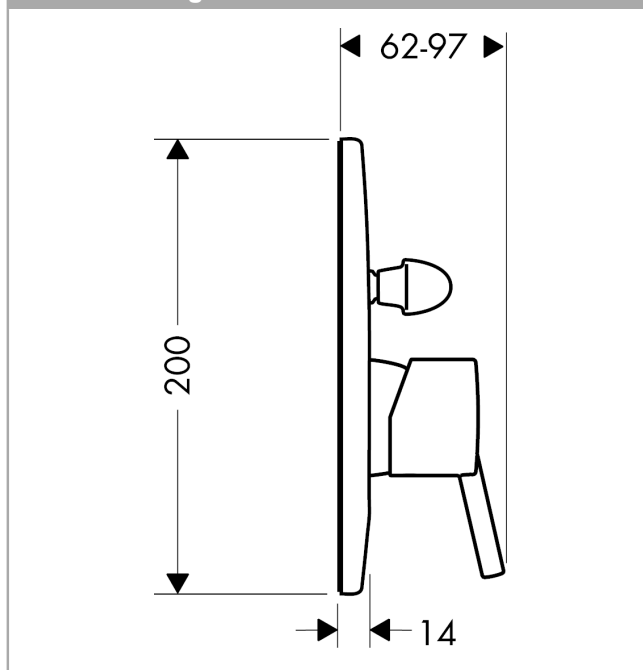

Talis
Single lever bath mixer for concealed installation
 Surfaces: **chrome** Article Number: **32646000**

Description

product features

- connection type: basic set
- ceramic cartridge
- temperature limitation adjustable
- with automatic resetting
- scope of supply: handle, sleeve, escutcheon, ceramic cartridge, diverter
- ACS 15 ACC LY 577, valide jusqu'au 18.01.2021

Mandatory Accessoires

- Basic set for single lever bath mixer for concealed installation (#31741XXX)

Product image

Scale drawing

Flowchart

Talis
Single lever bath mixer for concealed installation
Surfaces: **chrome** Article Number: **32646000**

Exploded Drawing

Year of production: >04/15

Talis

Single lever bath mixer for concealed installation

Surfaces: **chrome** Article Number: **32646000**

Spare part list

Year of production: >04/15

Pos.	Description	Article Number	PC	PU
1	handle	32092000	11	1
2	screw cover	96338000	1	1
3	diverter knob cpl.	95013000	5	1
4	hollow set screw M4x10	97667000	1	1
5	escutcheon bath/shower mixer	95011000	10	1
6	cover cap	95433000	2	1
7	hollow screw	96065000	2	1
8	O-Ring 48x3	95508000	1	1
9	flange	95010000	8	1
10	diverter assy with sleeve and handle	95015000	14	1
11	O-ring 14x3	98130000	1	1
12	O-ring 10x1,5	98123000	1	1
13	selector assy	96937000	6	1
14	extension set 28 mm tub mixer	32498000	16	1
15	O-ring 12x1,5	98430000	4	1
a	concealed item	31741180	0	1