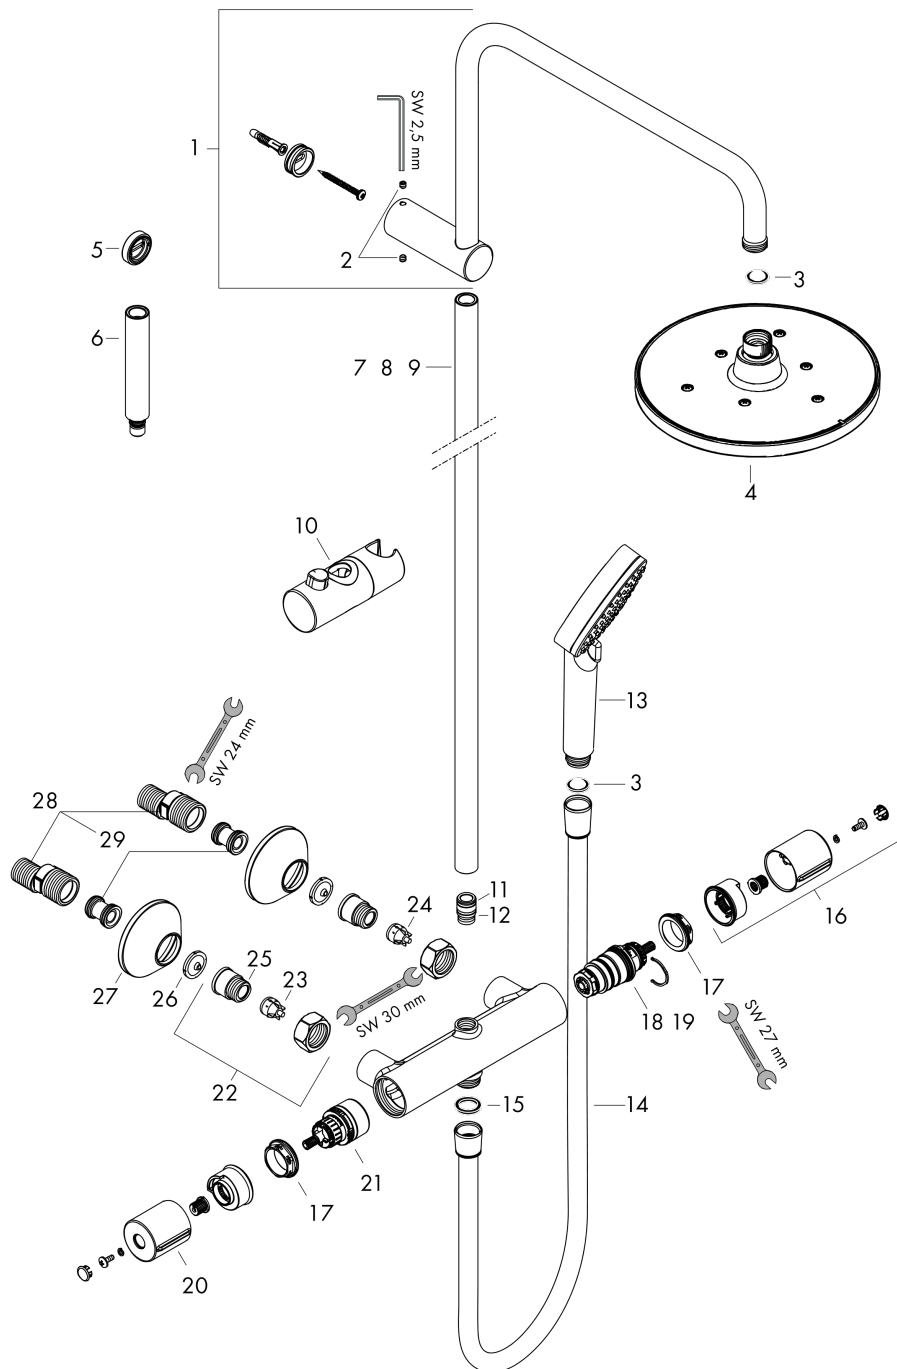

Vernis Blend
Showerpipe 200 1jet EcoSmart with thermostat
Surface: **Matt Black** Article Number: **26089670**

Exploded Drawing

Year of production: >04/21

Vernis Blend

Showerpipe 200 1jet EcoSmart with thermostat

Surface: **Matt Black** Article Number: **26089670**

Spare part list

Year of production: >04/21

Pos.	Description	Article Number	Price	PU
1	shower arm	93768670	€ 132,80	1
2	hollow set screw M5x5	98446000	€ 3,33	1
3	filter packing	94246000	€ 3,33	1
4	head shower	26277670	-	1
5	tile-matching-disk 7 mm	93813000	€ 14,28	1
6	extension 100 mm	94164670	€ 55,34	1
7	pipe 845 mm	93906670	€ 108,77	1
8	pipe 945 mm	93770670	€ 108,77	1
9	pipe 1145 mm	93907670	€ 108,77	1
10	support, assy	93729670	€ 43,44	1
11	O-ring 12x2	98214000	€ 3,33	1
12	O-ring 11x2	98127000	€ 3,33	1
13	handshower	26340670	-	1
14	shower hose Isiflex'B 1,60 m	28276670	-	1
15	seal	98058000	€ 3,33	1
16	handle for thermostat	93727670	€ 55,34	1
17	nut	98913000	€ 18,80	1
18	thermostat cartridge	98282000	€ 103,17	1
19	cartridge for exchanged connections	92373000	€ 256,68	1
20	handle	93731670	€ 43,44	1
21	shut off unit with selector	98283000	€ 72,47	1
22	connecting thread G½	93730670	€ 55,34	1
23	non return valve (pressure-resistant up to 2 MPa)	93136000	€ 28,92	1
24	non return valve	96737000	€ 28,92	1
25	O-ring 16x2	98133000	€ 3,33	1
26	filter packing	96922000	€ 8,69	1
27	escutcheon Ø 70 mm	93718670	€ 17,49	1
28	set of S-unions (±12 mm)	94140000	€ 45,82	1
29	noise reduction	96429000	€ 5,36	1