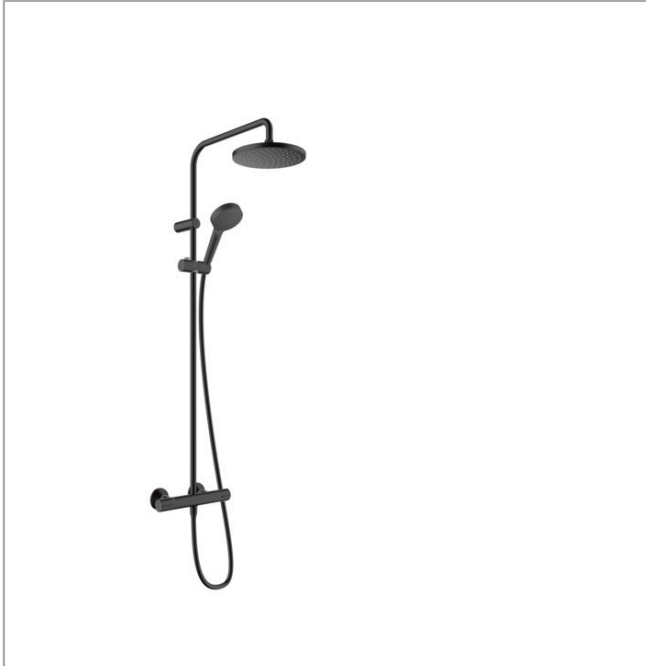

Vernis Blend**Showerpipe 200 1jet EcoSmart with thermostat**Surface: **Matt Black** Article Number: **26089670****Description****product features**

- consists of: overhead shower, hand shower, shower thermostat, shower hose, shower bar, slider
- overhead shower Vernis Blend 200 1jet
- shower head size overhead shower: 205 mm
- spray type overhead shower: Rain
- ball-joint: overhead shower angle adjustable
- maximum flow rate at 3 bar: 8,7 l/min
- flow rate Rain spray (at 3 bar): 8,7 l/min
- spray type hand shower: Rain, IntenseRain
- flow rate of hand shower at 3 bar: 8,7 l/min
- minimum flow pressure: 1 bar
- max. operating pressure: 10 bar
- shower bar diameter: 19 mm
- height-adjustable slider with locking push-button slider
- shower arm length overhead shower: 426 mm
- thermostat Vernis
- safety lock at 40°C
- adjustable hot water limitation
- outlets controlled via turning handle
- suitable for continuous flow water heaters
- mounting type: exposed installation
- connection dimension DN15
- connection thread G ½
- centre distance 150 ± 12 mm
- intrinsically safe against backflow
- pipe length: 1124 mm
- 2 functions

Technology

Vernis Blend
Showerpipe 200 1jet EcoSmart with thermostat
 Surface: **Matt Black** Article Number: **26089670**

Product image

Scale drawing

Flowchart

Vernis Blend
Showerpipe 200 1jet EcoSmart with thermostat
 Surface: **Matt Black** Article Number: **26089670**