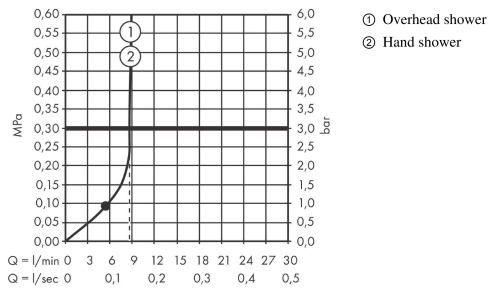

Vernis Blend**Showerpipe 200 1jet EcoSmart with thermostat**Surface: **Matt Black** Article Number: **26089670****Description****product features**

- consists of: overhead shower, hand shower, shower thermostat, shower hose, shower bar, slider
- overhead shower Vernis Blend 200 1jet
- shower head size overhead shower: 205 mm
- spray type overhead shower: Rain
- ball-joint: overhead shower angle adjustable
- maximum flow rate at 3 bar: 8,7 l/min
- flow rate Rain spray (at 3 bar): 8,7 l/min
- spray type hand shower: Rain, IntenseRain
- flow rate of hand shower at 3 bar: 8,7 l/min
- minimum flow pressure: 1 bar
- max. operating pressure: 10 bar
- shower bar diameter: 19 mm
- height-adjustable slider with locking push-button slider
- shower arm length overhead shower: 426 mm
- thermostat Vernis
- safety lock at 40°C
- adjustable hot water limitation
- outlets controlled via turning handle
- suitable for continuous flow water heaters
- mounting type: exposed installation
- connection dimension DN15
- connection thread G ½
- centre distance 150 ± 12 mm
- intrinsically safe against backflow
- pipe length: 1124 mm
- 2 functions

Technology

Vernis Blend
Showerpipe 200 1jet EcoSmart with thermostat
 Surface: **Matt Black** Article Number: **26089670**

Product image

Scale drawing

Flowchart

Vernis Blend
Showerpipe 200 1jet EcoSmart with thermostat
 Surface: **Matt Black** Article Number: **26089670**