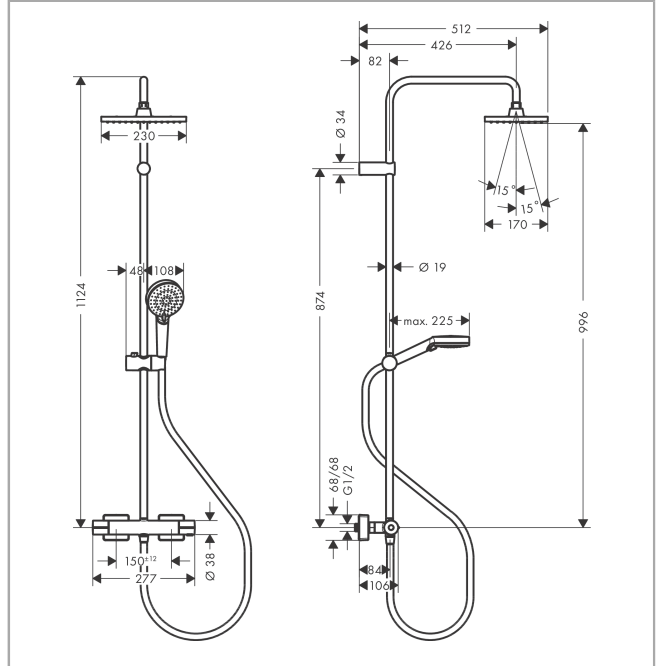

Scale drawing