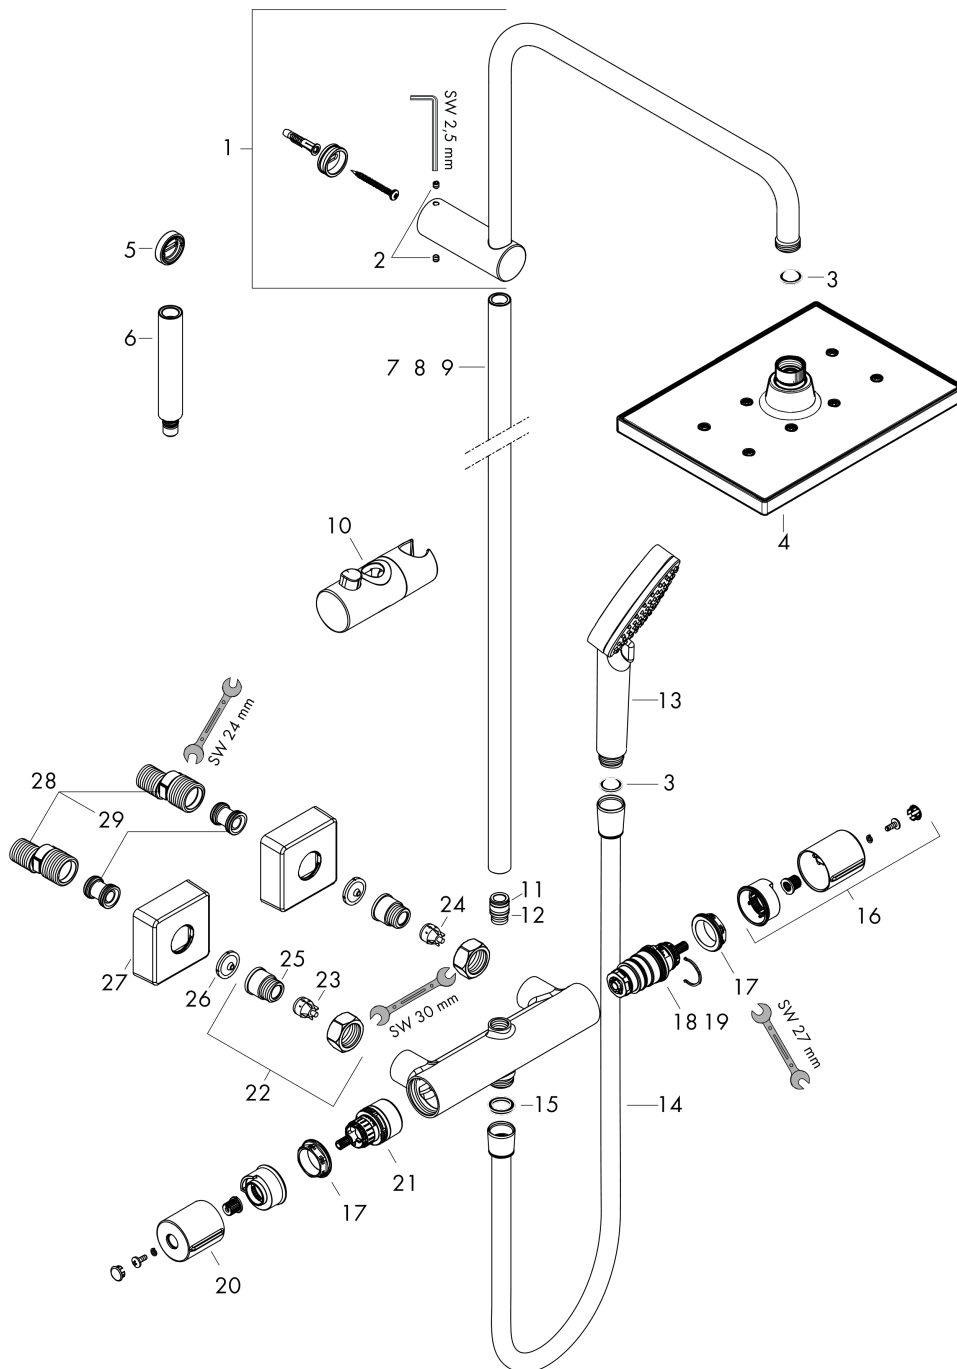

Vernis Shape
Showerpipe 230 1jet EcoSmart with thermostat
Surface: **Matt Black** Article Number: **26097670**

Exploded Drawing

Year of production: >04/21

Vernis Shape
Showerpipe 230 1jet EcoSmart with thermostat
Surface: **Matt Black** Article Number: **26097670**

Spare part list

Year of production: >04/21

Pos.	Description	Article Number	Price	PU
1	shower arm	93768670	€ 132,80	1
2	hollow set screw M5x5	98446000	€ 3,33	1
3	filter packing	94246000	€ 3,33	1
4	-	26283670	-	1
5	tile-matching-disk 7 mm	93813670	€ 21,42	1
6	extension 100 mm	94164670	€ 55,34	1
7	pipe 845 mm	93906670	€ 108,77	1
8	pipe 945 mm	93770670	€ 108,77	1
9	pipe 1145 mm	93907670	€ 108,77	1
10	support, assy	93729670	€ 43,44	1
11	O-ring 12x2	98214000	€ 3,33	1
12	O-ring 11x2	98127000	€ 3,33	1
13	handshower	26340670	-	1
14	shower hose Isiflex'B 1,60 m	28276670	-	1
15	seal	98058000	€ 3,33	1
16	handle for thermostat	93727670	€ 55,34	1
17	nut	98913000	€ 18,80	1
18	thermostat cartridge	98282000	€ 103,17	1
19	cartridge for exchanged connections	92373000	€ 256,68	1
20	handle	93731670	€ 43,44	1
21	shut off unit with selector	98283000	€ 72,47	1
22	connecting thread G½	93730670	€ 55,34	1
23	non return valve (pressure-resistant up to 2 MPa)	93136000	€ 28,92	1
24	non return valve	96737000	€ 28,92	1
25	O-ring 16x2	98133000	€ 3,33	1
26	filter packing	96922000	€ 8,69	1
27	escutcheon	93879670	€ 21,42	1
28	set of S-unions (±12 mm)	94140000	€ 45,82	1
29	noise reduction	96429000	€ 5,36	1