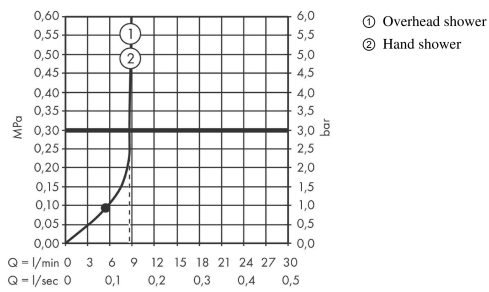

Vernis Shape**Showerpipe 230 1jet EcoSmart with thermostat**Surface: **Matt Black** Article Number: **26097670****Description****product features**

- consists of: overhead shower, hand shower, shower thermostat, shower hose, slider, shower bar
- overhead shower Vernis Shape 230 1jet
- shower head size overhead shower: 230 x 170 mm
- spray type overhead shower: Rain
- ball-joint: overhead shower angle adjustable
- maximum flow rate at 3 bar: 8,7 l/min
- flow rate Rain spray (at 3 bar): 8,7 l/min
- spray type hand shower: Rain, IntenseRain
- flow rate of hand shower at 3 bar: 8,7 l/min
- minimum flow pressure: 1 bar
- max. operating pressure: 10 bar
- shower bar diameter: 19 mm
- height-adjustable slider with locking push-button slider
- shower arm length overhead shower: 426 mm
- thermostat Vernis
- safety lock at 40°C
- adjustable hot water limitation
- outlets controlled via turning handle
- suitable for continuous flow water heaters
- mounting type: exposed installation
- connection dimension DN15
- connection thread G ½
- centre distance 150 ± 12 mm
- intrinsically safe against backflow
- pipe length: 1124 mm
- 2 functions

Technology

Vernis Shape
Showerpipe 230 1jet EcoSmart with thermostat
 Surface: **Matt Black** Article Number: **26097670**

Product image

Scale drawing

Flowchart

Vernis Shape
Showerpipe 230 1jet EcoSmart with thermostat
 Surface: **Matt Black** Article Number: **26097670**