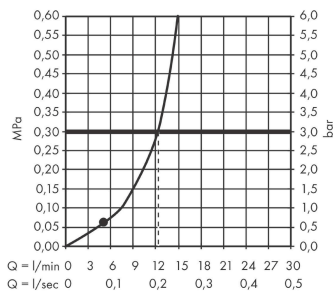

Vernis Blend

Overhead shower 200 1jet

Surface: **Chrome** Article Number: **26271000**

Description

product features

- shower head size: 205 mm
- spray type: Rain
- ball-joint: overhead shower angle adjustable
- material spray disc: plastic
- maximum flow rate at 3 bar: 12,4 l/min
- function from: 5,2 l/min
- minimum flow pressure: 1 bar
- overhead shower removable for cleaning
- installation: ceiling or wall
- connection thread G ½
- connection dimension: DN15
- suitable for continuous flow water heaters

Technology

Certificates

Product image

Scale drawing

Flowchart

The consumption was measured in combination with the appropriate fittings (thermostat/mixer/ in-wall valve) to reflect actual application in practice.