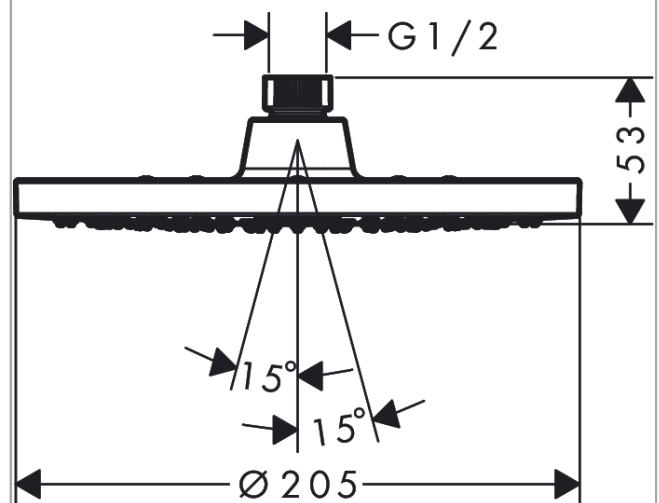

Vernis Blend

Overhead shower 200 1jet

Surface: **Chrome** Article Number: **26271000**

Description

product features

- shower head size: 205 mm
- spray type: Rain
- ball-joint: overhead shower angle adjustable
- material spray disc: plastic
- maximum flow rate at 3 bar: 12,4 l/min
- function from: 5,2 l/min
- minimum flow pressure: 1 bar
- overhead shower removable for cleaning
- installation: ceiling or wall
- connection thread G ½
- connection dimension: DN15
- suitable for continuous flow water heaters

Technology

Certificates

Product image

Scale drawing

Flowchart

The consumption was measured in combination with the appropriate fittings (thermostat/mixer/ in-wall valve) to reflect actual application in practice.