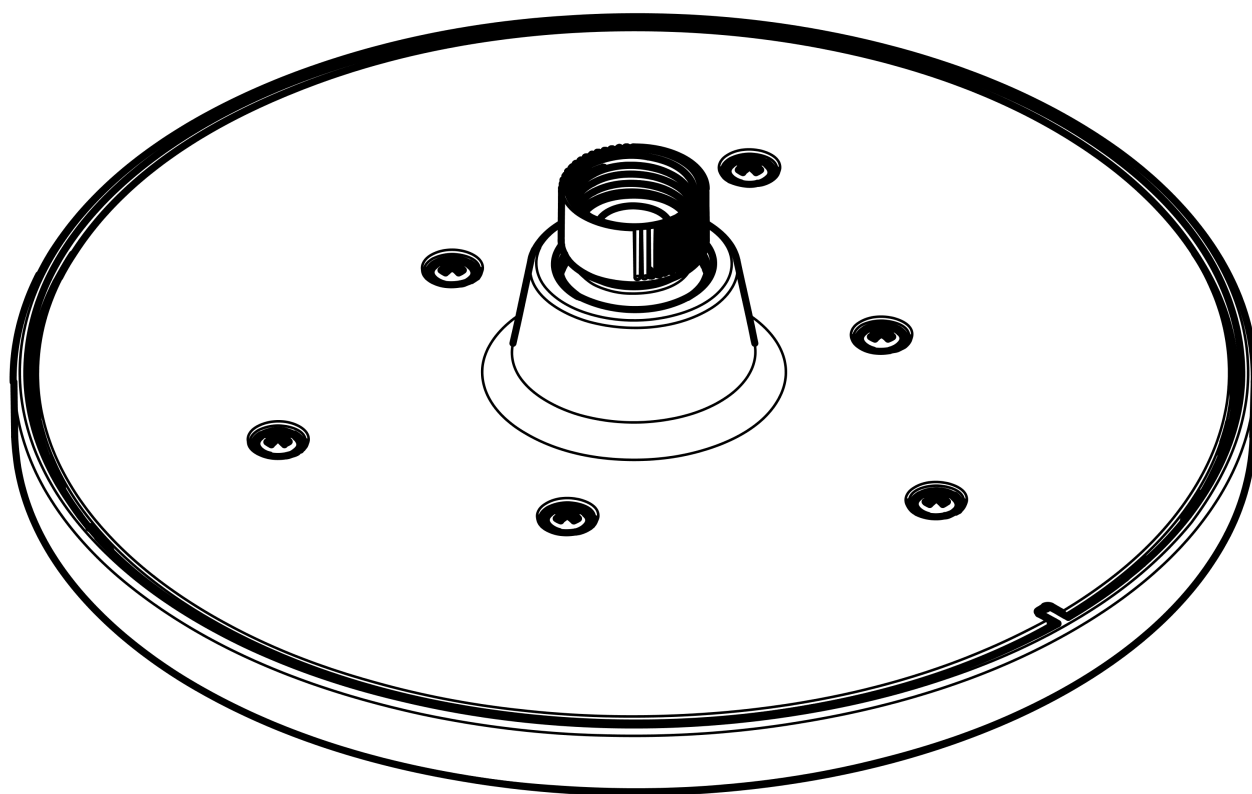

Vernis Blend

Overhead shower 200 1jet

Surface: **Chrome** Article Number: **26271000**

Description

product features

- shower head size: 205 mm
- spray type: Rain
- ball-joint: overhead shower angle adjustable
- material spray disc: plastic
- maximum flow rate at 3 bar: 12,4 l/min
- function from: 5,2 l/min
- minimum flow pressure: 1 bar
- overhead shower removable for cleaning
- installation: ceiling or wall
- connection thread G ½
- connection dimension: DN15
- suitable for continuous flow water heaters

Technology

Certificates

Product image

Scale drawing

Flowchart

The consumption was measured in combination with the appropriate fittings (thermostat/mixer/ in-wall valve) to reflect actual application in practice.

Vernis Blend
 Overhead shower 200 1jet
 Surface: **Chrome** Article Number: **26271000**

Exploded Drawing

Year of production: >04/21

Vernis Blend
Overhead shower 200 1jet
 Surface: **Chrome** Article Number: **26271000**