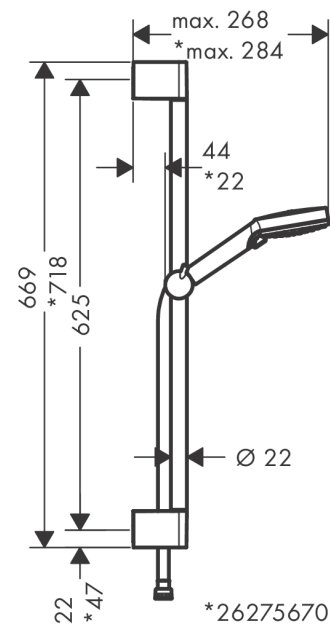

Vernis Blend

Shower set 100 Vario with shower bar Crometta 65 cm

Surfaces: **Chrome** Article Number: **26275000**

Description

product features

- consists of: hand shower, shower bar, shower hose, slider
- shower head size: 100 mm
- spray type: Rain, IntenseRain
- spray type adjustment by turning spray disc
- hand shower holder inclination angle can be adjusted by 45°
- maximum flow rate at 3 bar: 15,2 l/min
- minimum flow pressure: 1 bar
- shower hose with conical nut on both ends
- pivot connector prevent hose from tangling
- wall mounting: screw fastening
- wall supports of plastic
- stand pipe length: 669.0 mm
- shower bar diameter: 22 mm
- profile stand pipe: round
- drilling distance 625 mm

Technology

Product image

Scale drawing

Vernis Blend

Shower set 100 Vario with shower bar Crometta 65 cm

Surfaces: **Chrome** Article Number: **26275000**

Flowchart

The consumption was measured in combination with the appropriate fittings (thermostat/mixer/in-wall valve) to reflect actual application in practice.

Vernis Blend
Shower set 100 Vario with shower bar Crometta 65 cm
 Surfaces: **Chrome** Article Number: **26275000**

Exploded Drawing

Year of production: >04/21

Vernis Blend

Shower set 100 Vario with shower bar Crometta 65 cm

Surfaces: **Chrome** Article Number: **26275000**

Spare part list

Year of production: >04/21

| Pos. | Description | Article Number | Price | PU |
|------|-------------------------------|----------------|---------|----|
| 1 | cover | 95217000 | € 11,31 | 1 |
| 2 | tile-matching-disk 7 mm | 97450000 | - | 1 |
| 3 | wall support | 95218000 | € 8,45 | 1 |
| 4 | mounting set | 96179000 | € 11,31 | 1 |
| 5 | support, assy | 95160000 | € 57,12 | 1 |
| 6 | handshower | 26270000 | - | 1 |
| 7 | filter packing | 94246000 | € 3,21 | 1 |
| 8 | shower hose Metaflex'C 1,60 m | 28266000 | - | 1 |
| 9 | seal | 98058000 | € 3,21 | 1 |