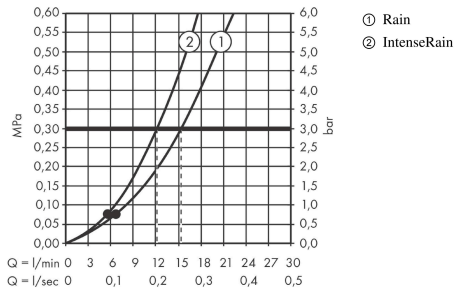

Vernis Blend

Shower set 100 Vario with shower bar Crometta 65 cm

Surfaces: **Chrome** Article Number: **26275000**

Description

product features

- consists of: hand shower, shower bar, shower hose, slider
- shower head size: 100 mm
- spray type: Rain, IntenseRain
- spray type adjustment by turning spray disc
- hand shower holder inclination angle can be adjusted by 45°
- maximum flow rate at 3 bar: 15,2 l/min
- minimum flow pressure: 1 bar
- shower hose with conical nut on both ends
- pivot connector prevent hose from tangling
- wall mounting: screw fastening
- wall supports of plastic
- stand pipe length: 669.0 mm
- shower bar diameter: 22 mm
- profile stand pipe: round
- drilling distance 625 mm

Technology

Product image

Scale drawing

Vernis Blend

Shower set 100 Vario with shower bar Crometta 65 cm

Surfaces: **Chrome** Article Number: **26275000**

Flowchart

The consumption was measured in combination with the appropriate fittings (thermostat/mixer/in-wall valve) to reflect actual application in practice.