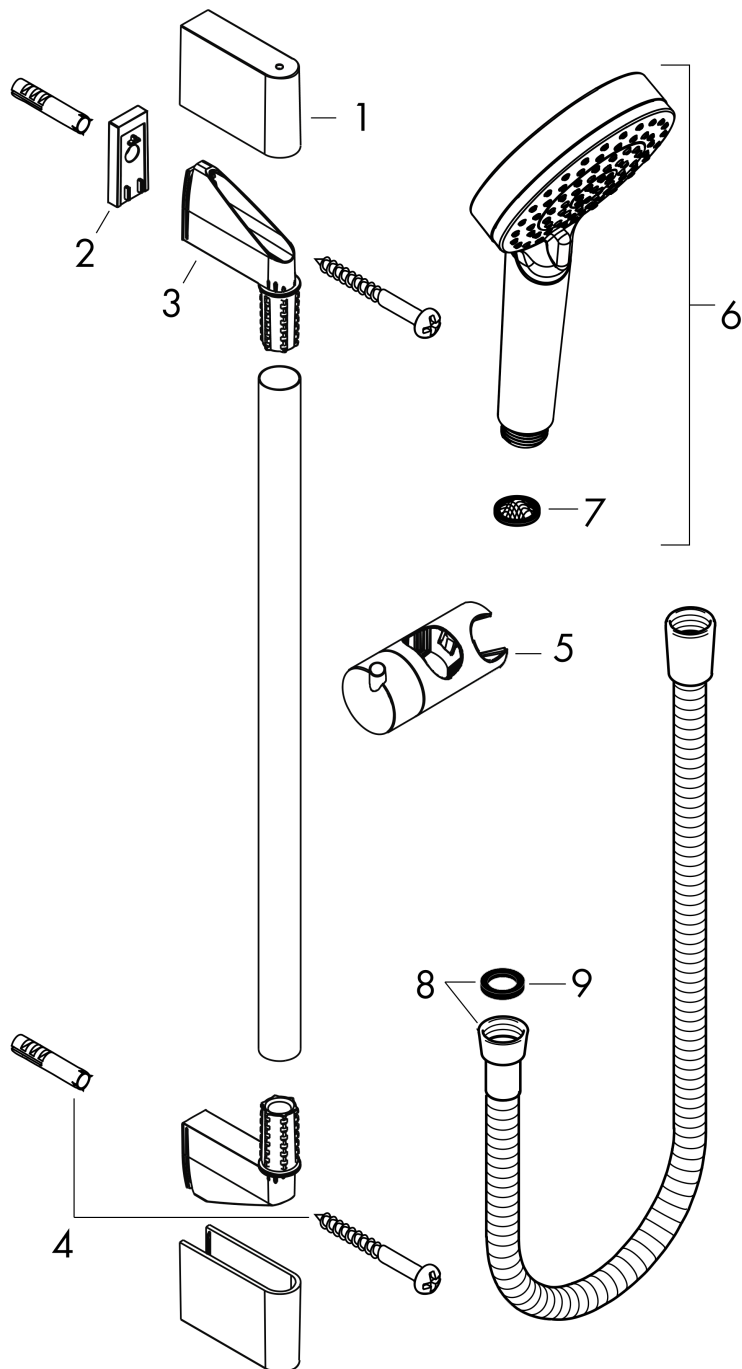

Vernis Blend

Shower set 100 Vario with shower bar Crometta 65 cm

Surfaces: **Chrome** Article Number: **26275000**

Description

product features

- consists of: hand shower, shower bar, shower hose, slider
- shower head size: 100 mm
- spray type: Rain, IntenseRain
- spray type adjustment by turning spray disc
- hand shower holder inclination angle can be adjusted by 45°
- maximum flow rate at 3 bar: 15,2 l/min
- minimum flow pressure: 1 bar
- shower hose with conical nut on both ends
- pivot connector prevent hose from tangling
- wall mounting: screw fastening
- wall supports of plastic
- stand pipe length: 669.0 mm
- shower bar diameter: 22 mm
- profile stand pipe: round
- drilling distance 625 mm

Technology

Product image

Scale drawing

Vernis Blend

Shower set 100 Vario with shower bar Crometta 65 cm

Surfaces: **Chrome** Article Number: **26275000**

Flowchart

The consumption was measured in combination with the appropriate fittings (thermostat/mixer/in-wall valve) to reflect actual application in practice.

Vernis Blend
Shower set 100 Vario with shower bar Crometta 65 cm
 Surfaces: **Chrome** Article Number: **26275000**

Exploded Drawing

Year of production: >04/21

Vernis Blend

Shower set 100 Vario with shower bar Crometta 65 cm

Surfaces: **Chrome** Article Number: **26275000**

Spare part list

Year of production: >04/21

| Pos. | Description | Article Number | Price | PU |
|------|-------------------------------|----------------|---------|----|
| 1 | cover | 95217000 | € 11,31 | 1 |
| 2 | tile-matching-disk 7 mm | 97450000 | - | 1 |
| 3 | wall support | 95218000 | € 8,45 | 1 |
| 4 | mounting set | 96179000 | € 11,31 | 1 |
| 5 | support, assy | 95160000 | € 57,12 | 1 |
| 6 | handshower | 26270000 | - | 1 |
| 7 | filter packing | 94246000 | € 3,21 | 1 |
| 8 | shower hose Metaflex'C 1,60 m | 28266000 | - | 1 |
| 9 | seal | 98058000 | € 3,21 | 1 |