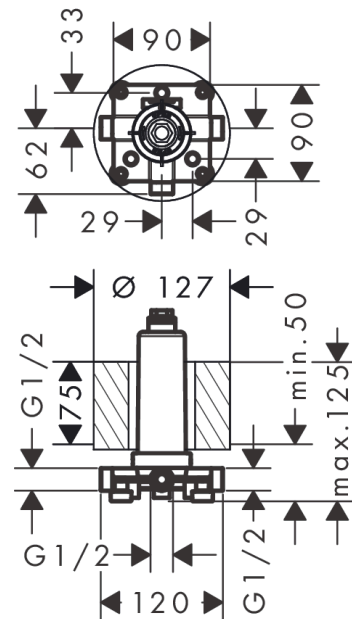

**AXOR ShowerSolutions**  
**Basic set for overhead shower with ceiling connector**  
 Surfaces: n.a. Article Number: **26434180**

**product features**

- ceiling installation, includes polystyrene sheathing as a placeholder during installation

**Product image**

**Scale drawing**

**AXOR ShowerSolutions**  
**Basic set for overhead shower with ceiling connector**  
Surfaces: n.a. Article Number: **26434180**

## Exploded Drawing

Year of production: >02/18

**AXOR ShowerSolutions**  
**Basic set for overhead shower with ceiling connector**  
Surfaces: n.a. Article Number: **26434180**

## Spare part list

Year of production: >02/18

| Pos. |              | Article Number | Price | PU |
|------|--------------|----------------|-------|----|
| 1    | mounting kit | 97722000       | -     | 1  |
| 2    | plug         | 97568000       | -     | 1  |
| 3    | O-ring 9x2   | 98119000       | -     | 1  |
| 4    | O-ring 24x2  | 98388000       | -     | 1  |