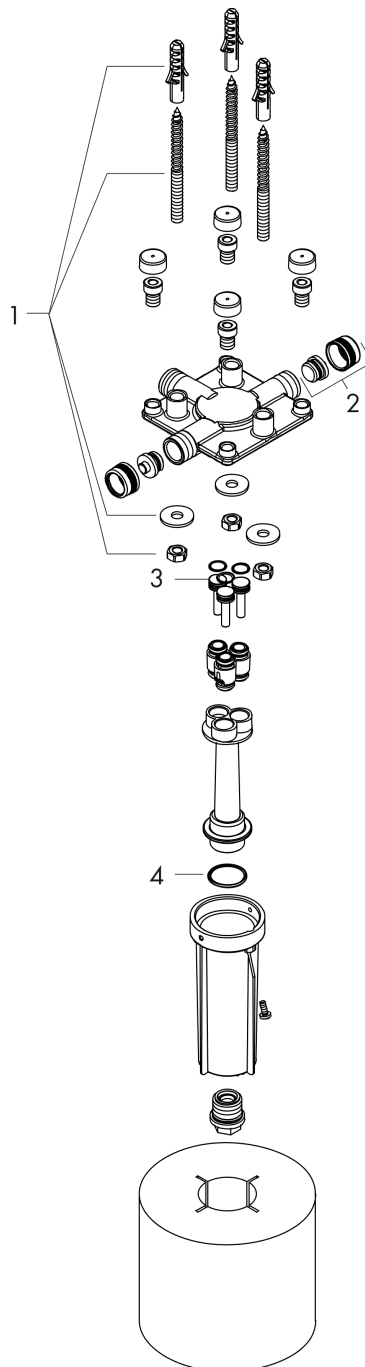

**AXOR ShowerSolutions**  
**Basic set for overhead shower with ceiling connector**  
 Surfaces: n.a. Article Number: **26434180**

**product features**

- ceiling installation, includes polystyrene sheathing as a placeholder during installation

**Product image**

**Scale drawing**

**AXOR ShowerSolutions**  
**Basic set for overhead shower with ceiling connector**  
Surfaces: n.a. Article Number: **26434180**

## Exploded Drawing

Year of production: >02/18

**AXOR ShowerSolutions**  
**Basic set for overhead shower with ceiling connector**  
Surfaces: n.a. Article Number: **26434180**

## Spare part list

Year of production: >02/18

| Pos. |              | Article Number | Price | PU |
|------|--------------|----------------|-------|----|
| 1    | mounting kit | 97722000       | -     | 1  |
| 2    | plug         | 97568000       | -     | 1  |
| 3    | O-ring 9x2   | 98119000       | -     | 1  |
| 4    | O-ring 24x2  | 98388000       | -     | 1  |