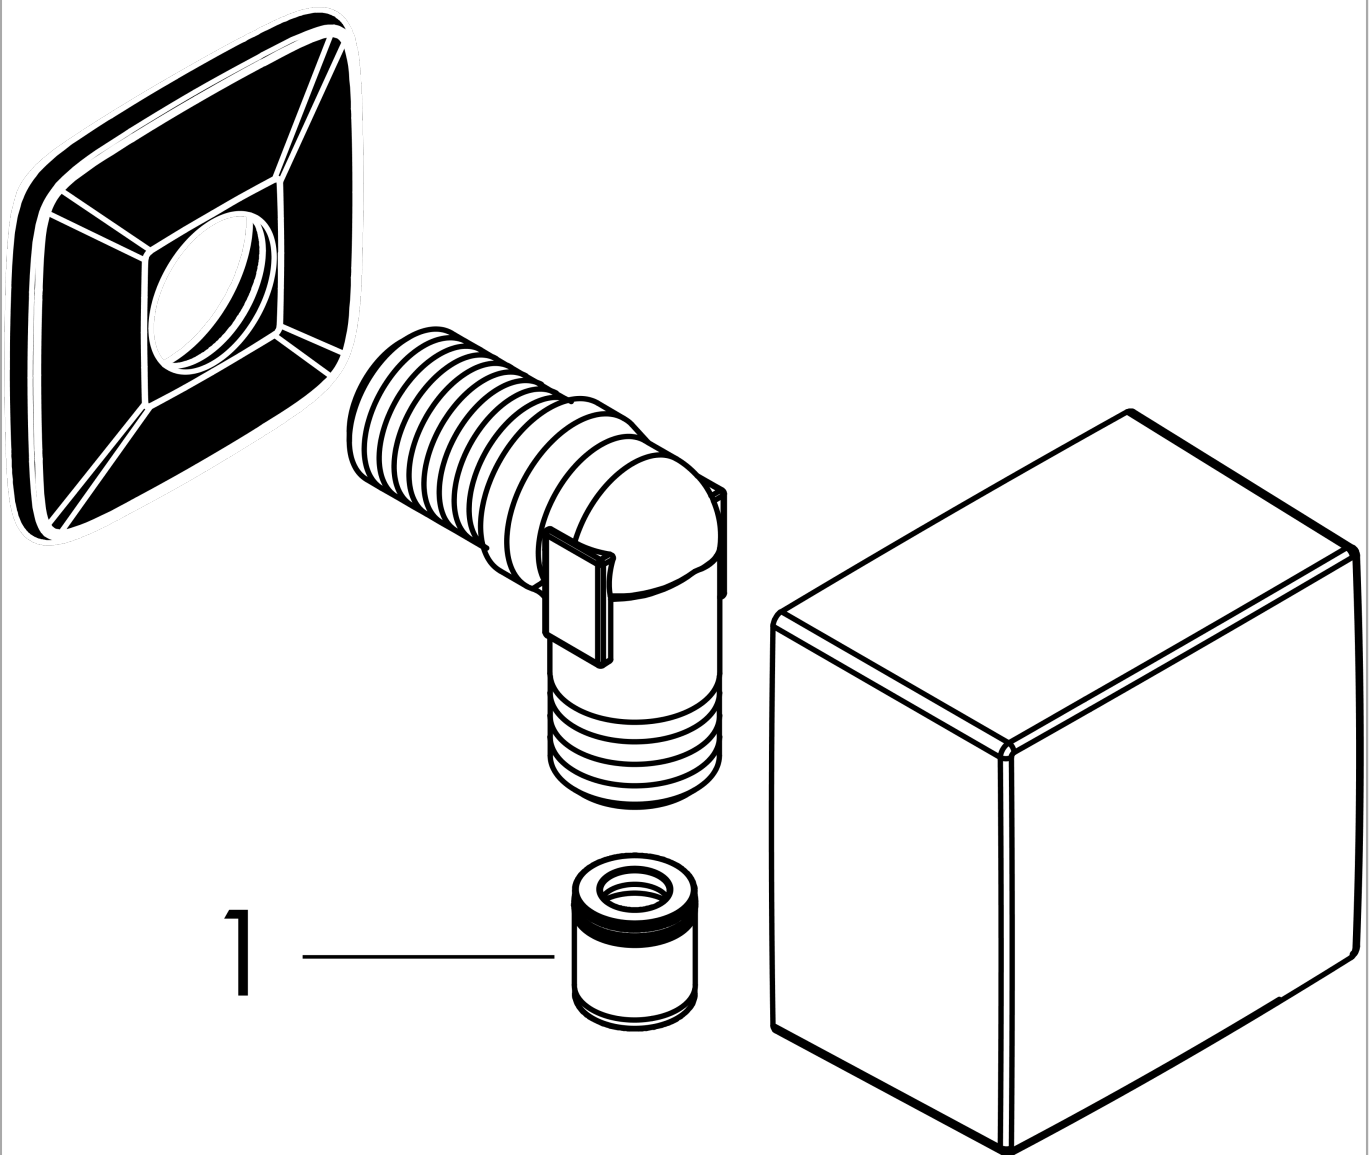

FixFit

Wall outlet Square with non-return valve

Finish: **Polished Gold Optic** Article Number: **26455990**

Description

product features

- plastic connection angle
- material cover: plastic
- with non-return valve
- connection type: G 1/2

Design awards

reddot winner 2020

reddot winner 2021

Product image

Scale drawing

FixFit

Wall outlet Square with non-return valve

Finish: **Polished Gold Optic** Article Number: **26455990**

Exploded Drawing

Year of production: >11/16

FixFit

Wall outlet Square with non-return valve

Finish: **Polished Gold Optic** Article Number: **26455990**

Spare part list

Year of production: >11/16

Pos.	Description	Article Number	PC	PU
1	set of non return valves DW 15	94074000	5	1