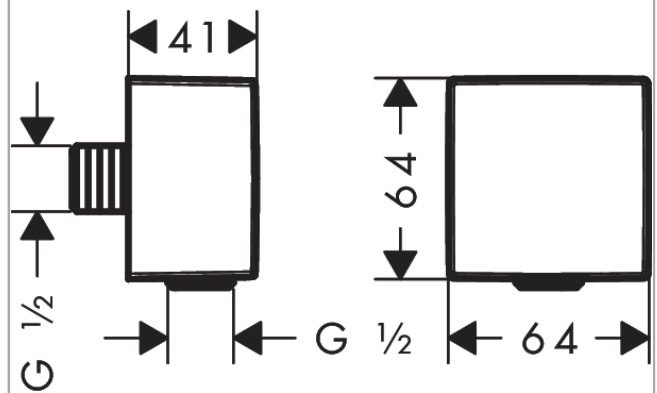

FixFit

Wall outlet Square with non-return valve

Finish: **Polished Gold Optic** Article Number: **26455990**

Description

product features

- plastic connection angle
- material cover: plastic
- with non-return valve
- connection type: G 1/2

Design awards

reddot winner 2020

reddot winner 2021

Product image

Scale drawing

FixFit

Wall outlet Square with non-return valve

Finish: **Polished Gold Optic** Article Number: **26455990**

Exploded Drawing

Year of production: >11/16

FixFit

Wall outlet Square with non-return valve

Finish: **Polished Gold Optic** Article Number: **26455990**

Spare part list

Year of production: >11/16

Pos.	Description	Article Number	PC	PU
1	set of non return valves DW 15	94074000	5	1