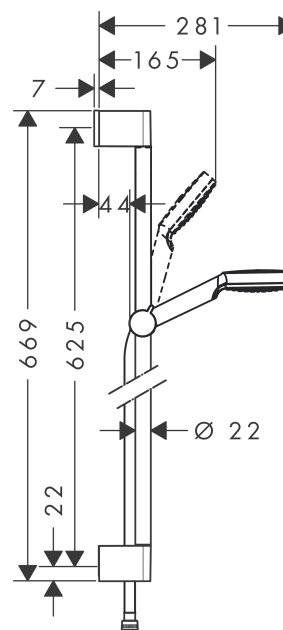

Crometta

Shower set 1jet with shower bar 65 cm

Surfaces: **White/Chrome** Article Number: **26533400**

Description

product features

- consists of: hand shower, shower bar, shower hose, slider
- spray type: Rain
- shower head size: 100 mm
- pivot connectors prevent hose from tangling
- slide inclination angle can be adjusted by 45°
- fully chrome-plated shower slide
- maximum flow rate at 0.3 MPa: 14 l/min
- bar width: 22 mm
- chrome-plated wall supports of plastic
- scope of supply: shower set, filter seal, mounting material, assembly instruction

Technology

Product image

Scale drawing

Flowchart

The consumption was measured in combination with the appropriate fittings (thermostat/mixer/ in-wall valve) to reflect actual application in practice.

Crometta

Shower set 1jet with shower bar 65 cm

Surfaces: **White/Chrome** Article Number: **26533400**

Installation examples