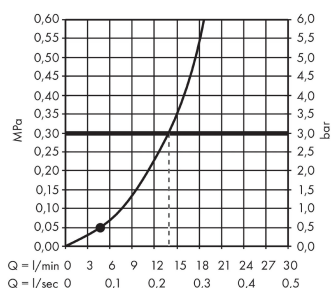

Crometta

Shower set 1jet with shower bar 65 cm

Surfaces: **White/Chrome** Article Number: **26533400**

Description

product features

- consists of: hand shower, shower bar, shower hose, slider
- spray type: Rain
- shower head size: 100 mm
- pivot connectors prevent hose from tangling
- slide inclination angle can be adjusted by 45°
- fully chrome-plated shower slide
- maximum flow rate at 0.3 MPa: 14 l/min
- bar width: 22 mm
- chrome-plated wall supports of plastic
- scope of supply: shower set, filter seal, mounting material, assembly instruction

Technology

Product image

Scale drawing

Flowchart

The consumption was measured in combination with the appropriate fittings (thermostat/mixer/ in-wall valve) to reflect actual application in practice.

Crometta