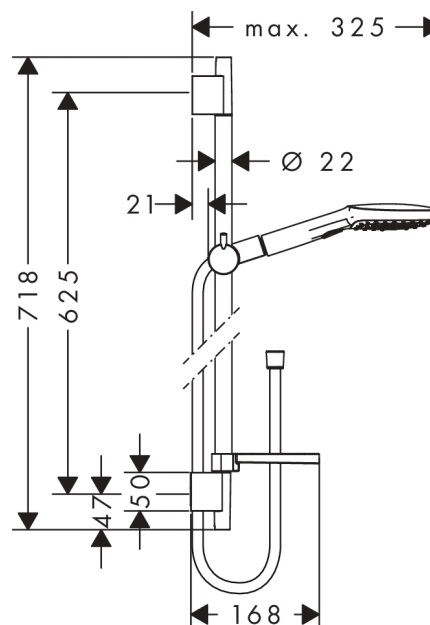

**Raindance Select E**  
**Shower set 120 3jet with shower bar 65 cm and soap dish**  
 Surfaces: **Chrome** Article Number: **26620000**

### product features

- consists of: hand shower, shower bar, shower hose, slider, soap dish
- spray type: Rain, RainAir, WhirlAir
- convenient diversion via Select button
- shower head size: 120 mm
- pivot connectors prevent hose from tangling
- 90° position adjustable slider, pivots left and right, up and down
- maximum flow rate at 0.3 MPa: 15 l/min
- scope of supply: shower set, filter seal, mounting material, assembly instruction

## Scale drawing

## Flowchart

The consumption was measured in combination with the appropriate fittings (thermostat/mixer/ in-wall valve) to reflect actual application in practice.

**Raindance Select E**  
**Shower set 120 3jet with shower bar 65 cm and soap dish**  
Surfaces: **Chrome** Article Number: **26620000**