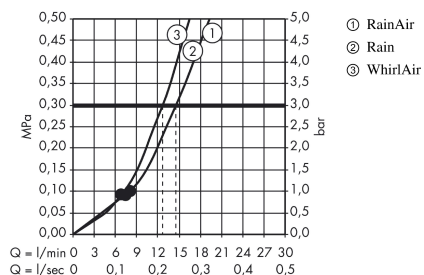

Flowchart

The consumption was measured in combination with the appropriate fittings (thermostat/mixer/ in-wall valve) to reflect actual application in practice.