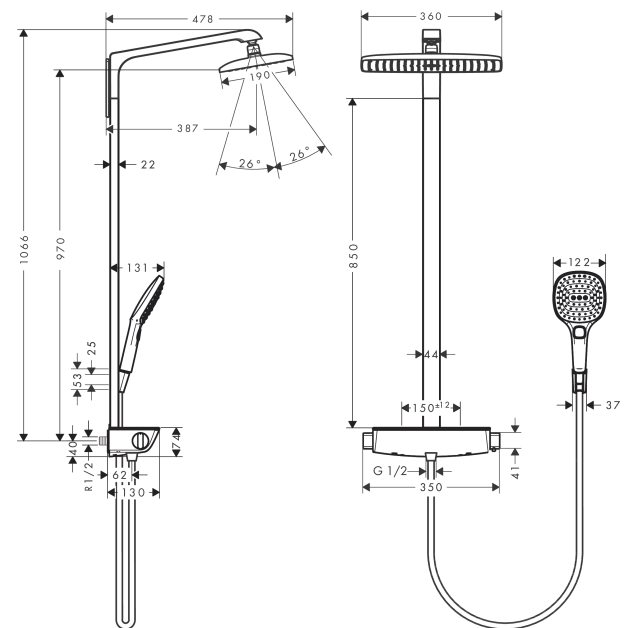

Raindance E

Showerpipe 360 1jet with thermostat

Surfaces: **chrome** Article Number: **27112000**

Description

product features

- consists of: overhead shower, hand shower, shower thermostat, shower hose, slider
- maximum flow rate at 0.3 MPa: 15 l/min
- overhead shower Raindance E 360 Air
- shower head size: 360 x 190 mm
- overhead shower angle adjustable
- shelf: shelf made of safety glass
- spray type: RainAir
- operating pressure: min. 0.15 MPa/max. 1.0 MPa
- fully chrome-plated spray disc
- shower arm length: 380 mm
- thermostat Ecostat Select
- shelf finish: chrome or white
- isolated water conduction
- safety lock at 40° C
- adjustable hot water limitation
- outlets controlled via turning handle
- installation type: exposed installation
- connection dimension DN15
- connection thread G 1/2
- centre distance 150 ± 12 mm
- in case of installation on existing G 1/2 connections, adaptor no.02026000 must be used

Technology

Product image

Scale drawing

Raindance E

Showerpipe 360 1jet with thermostat

Surfaces: **chrome** Article Number: **27112000**

Flowchart