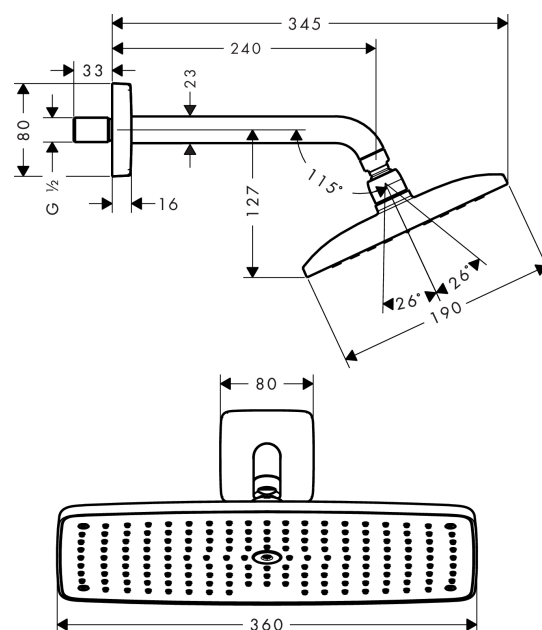

Raindance E

Overhead shower 360 1jet with shower arm 24 cm

Surfaces: **chrome** Art. no. : **27371000**

Description

product features

- Shower head size: 360 x 190 mm
- Shower arm length: 240 mm
- Spray pattern: RainAir
- flow rate RainAir 17 l/min at 3 bar
- Operating pressure: min. 1.5 bar/max. 6 bar
- fully chrome-plated spray face
- spray face: metal
- spray disc removeable for cleaning
- installation: wall
- Connection thread R ½
- Includes: overhead shower, mounting material,
- WRAS 1306314

Article Details

Price excl. VAT

£ 600.00

Technology

Certificates

Product image

Scale drawing

Flowchart

The consumption was measured in combination with the appropriate fittings (thermostat/mixer/ in-wall valve) to reflect actual application in practice.

Raindance E

Overhead shower 360 1jet with shower arm 24 cm