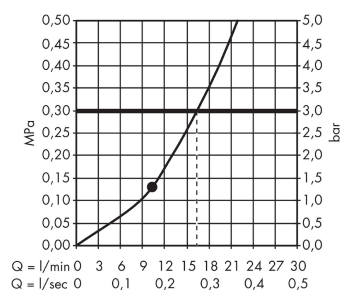

Raindance E

Overhead shower 360 1jet with shower arm 24 cm

Surfaces: **chrome** Art. no. : **27371000**

Description

product features

- Shower head size: 360 x 190 mm
- Shower arm length: 240 mm
- Spray pattern: RainAir
- flow rate RainAir 17 l/min at 3 bar
- Operating pressure: min. 1.5 bar/max. 6 bar
- fully chrome-plated spray face
- spray face: metal
- spray disc removeable for cleaning
- installation: wall
- Connection thread R ½
- Includes: overhead shower, mounting material,
- WRAS 1306314

Article Details

Price excl. VAT

£ 600.00

Technology

Certificates

Product image

Scale drawing

Flowchart

The consumption was measured in combination with the appropriate fittings (thermostat/mixer/ in-wall valve) to reflect actual application in practice.

Raindance E

Overhead shower 360 1jet with shower arm 24 cm