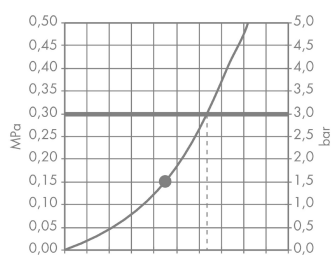

Raindance Classic
Overhead shower 240 1jet with ceiling connector
 Surfaces: **chrome** Art. no. : **27405000**

Description

product features

- Shower head size: 240 mm
- Spray pattern: RainAir
- flow rate RainAir 19 l/min at 3 bar
- Operating pressure: min. 1 bar/max. 6 bar
- fully chrome-plated spray face
- spray face: metal
- ceiling connection length: 100 mm
- installation: ceiling
- Connection thread R ½
- Includes: overhead shower,
- WRAS 1212305

Article Details

Price excl. VAT

£ 583.33

Technology

Certificates

Product image

Scale drawing

Flowchart

The consumption was measured in combination with the appropriate fittings (thermostat/mixer/in-wall valve) to reflect actual application in practice.