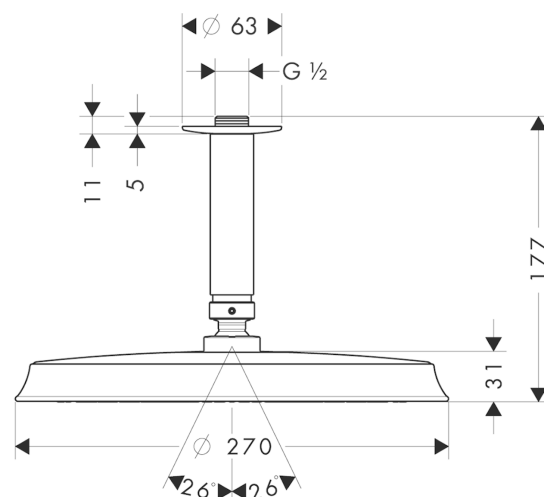

Raindance Classic
Overhead shower 240 1jet with ceiling connector
 Surfaces: **chrome** Art. no. : **27405000**

Description

product features

- Shower head size: 240 mm
- Spray pattern: RainAir
- flow rate RainAir 19 l/min at 3 bar
- Operating pressure: min. 1 bar/max. 6 bar
- fully chrome-plated spray face
- spray face: metal
- ceiling connection length: 100 mm
- installation: ceiling
- Connection thread R ½
- Includes: overhead shower,
- WRAS 1212305

Article Details

Price excl. VAT

£ 583.33

Technology

Certificates

Product image

Scale drawing

Flowchart

The consumption was measured in combination with the appropriate fittings (thermostat/mixer/in-wall valve) to reflect actual application in practice.