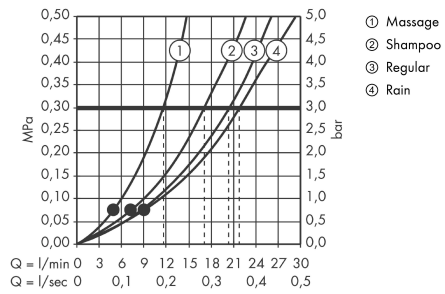

Croma 100

Overhead shower Vario

Surfaces: **Chrome** Article Number: **27441000**

Description

product features

- shower head size: 100 mm
- spray type: Rain, Shampoo spray, normal spray, Massage spray
- flow rate Rain spray (at 0.3 MPa): 22 l/min
- flow rate shampoo spray (at 0.3 MPa): 17 l/min
- flow rate normal spray (at 0.3 MPa): 20 l/min
- flow rate massage spray (at 0.3 MPa): 11 l/min
- adjustment with shift on overhead shower
- grey spray disc
- material spray disc: plastic
- installation: ceiling or wall
- connection thread G ½
- connection dimension: DN15
- scope of supply: overhead shower, filter seal, assembly instruction

Technology

Product image

Scale drawing

Croma 100

Overhead shower Vario

Surfaces: **Chrome** Article Number: **27441000**

Flowchart

The consumption was measured in combination with the appropriate fittings (thermostat/mixer/in-wall valve) to reflect actual application in practice.