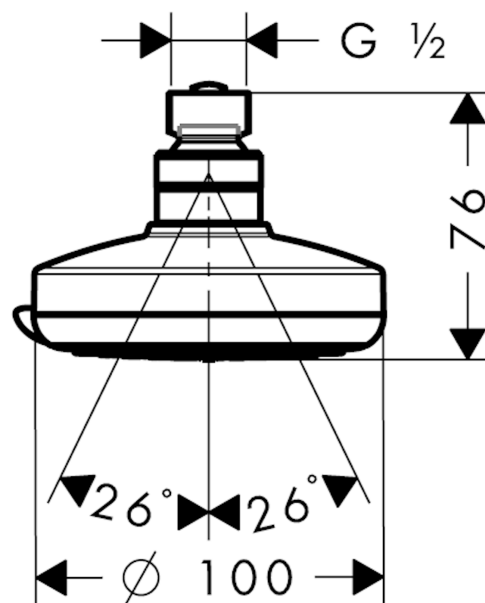

Croma 100

Overhead shower Vario

Surfaces: **Chrome** Article Number: **27441000**

Description

product features

- shower head size: 100 mm
- spray type: Rain, Shampoo spray, normal spray, Massage spray
- flow rate Rain spray (at 0.3 MPa): 22 l/min
- flow rate shampoo spray (at 0.3 MPa): 17 l/min
- flow rate normal spray (at 0.3 MPa): 20 l/min
- flow rate massage spray (at 0.3 MPa): 11 l/min
- adjustment with shift on overhead shower
- grey spray disc
- material spray disc: plastic
- installation: ceiling or wall
- connection thread G ½
- connection dimension: DN15
- scope of supply: overhead shower, filter seal, assembly instruction

Technology

Product image

Scale drawing

Croma 100

Overhead shower Vario

Surfaces: **Chrome** Article Number: **27441000**

Flowchart

The consumption was measured in combination with the appropriate fittings (thermostat/mixer/in-wall valve) to reflect actual application in practice.