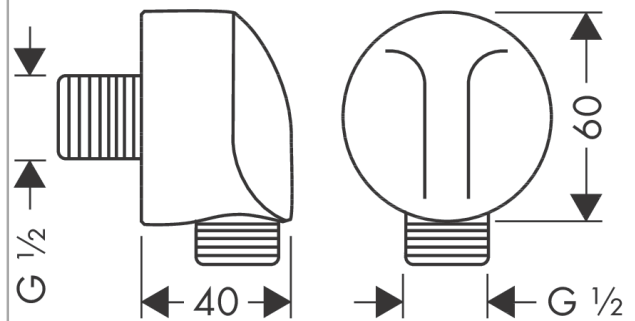

FixFit

Wall outlet E without non-return valve

Finish: **Brushed Bronze** Article Number: **27454140**

Description

product features

- metal connection angle
- connection type: G ½
- for shower hoses with conical or cylindrical nut on both sides
- material cover: plastic

Design awards

Product image

Scale drawing

FixFit

Wall outlet E without non-return valve

Finish: **Brushed Bronze** Article Number: **27454140**

Exploded Drawing

Year of production: >06/20