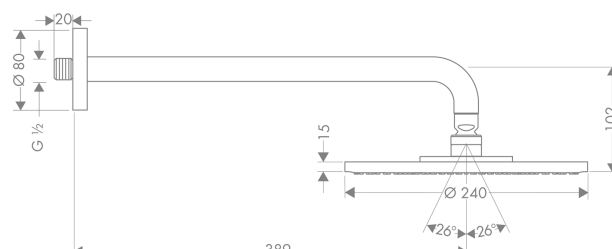

Raindance S

Overhead shower 240 1jet EcoSmart 9 l/min with shower arm

Surfaces: chrome Art. no. : 27461000

Description

product features

- Shower head size: 240 mm
- Shower arm length: 380 mm
- Spray pattern: RainAir
- flow rate RainAir 9 l/min at 3 bar
- Operating pressure: min. 2 bar/max. 6 bar
- fully chrome-plated spray face
- spray face: metal
- installation: wall
- Connection thread R ½
- Includes: overhead shower, mounting material,
- WRAS 1703034
- WRAS 1703034

Article Details

Price excl. VAT

£ 516.67

Technology

Certificates

Product image

Scale drawing

Flowchart

The consumption was measured in combination with the appropriate fittings (thermostat/mixer/ in-wall valve) to reflect actual application in practice.