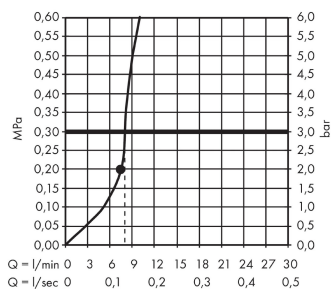

Raindance S

Overhead shower 240 1jet EcoSmart 9 l/min with shower arm

Surfaces: chrome Art. no. : 27461000

Description

product features

- Shower head size: 240 mm
- Shower arm length: 380 mm
- Spray pattern: RainAir
- flow rate RainAir 9 l/min at 3 bar
- Operating pressure: min. 2 bar/max. 6 bar
- fully chrome-plated spray face
- spray face: metal
- installation: wall
- Connection thread R ½
- Includes: overhead shower, mounting material,
- WRAS 1703034
- WRAS 1703034

Article Details

Price excl. VAT

£ 516.67

Technology

Certificates

Product image

Scale drawing

Flowchart

The consumption was measured in combination with the appropriate fittings (thermostat/mixer/ in-wall valve) to reflect actual application in practice.