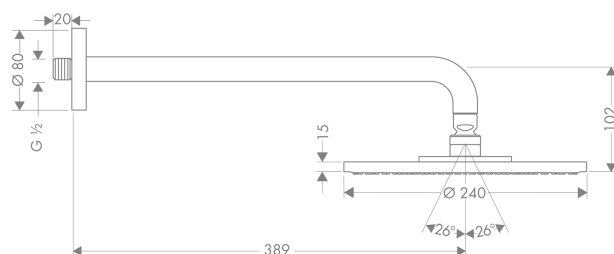

Raindance S

Overhead shower 240 1jet with shower arm

Surfaces: **chrome** Art. no. : **27474000**

Description

product features

- Shower head size: 240 mm
- Shower arm length: 390 mm
- Spray pattern: RainAir
- flow rate RainAir 18 l/min at 3 bar
- Operating pressure: min. 1 bar/max. 6 bar
- fully chrome-plated spray face
- spray face: metal
- installation: wall
- Connection thread R ½
- Includes: overhead shower, mounting material,
- WRAS 1209328
- WRAS 1805022

Flowchart

The consumption was measured in combination with the appropriate fittings (thermostat/mixer/in-wall valve) to reflect actual application in practice.