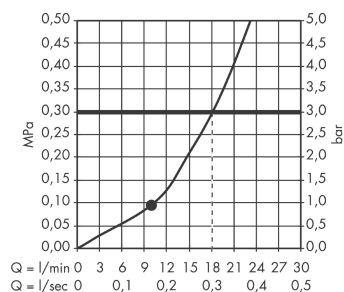

Raindance S

Overhead shower 240 1jet with shower arm

Surfaces: **chrome** Art. no. : **27474000**

Description

product features

- Shower head size: 240 mm
- Shower arm length: 390 mm
- Spray pattern: RainAir
- flow rate RainAir 18 l/min at 3 bar
- Operating pressure: min. 1 bar/max. 6 bar
- fully chrome-plated spray face
- spray face: metal
- installation: wall
- Connection thread R ½
- Includes: overhead shower, mounting material,
- WRAS 1209328
- WRAS 1805022

Article Details

Price excl. VAT

£ 433.33

Technology

Certificates

kiwa

Product image

Scale drawing

Flowchart

The consumption was measured in combination with the appropriate fittings (thermostat/mixer/in-wall valve) to reflect actual application in practice.