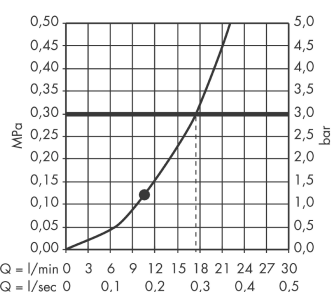

Raindance S

Overhead shower 180 1jet RainAir with ceiling connector

Surfaces: **chrome** Art. no. : **27478000**

Description

product features

- Shower head size: 180 mm
- Spray pattern: RainAir
- flow rate RainAir 18 l/min at 3 bar
- Operating pressure: min. 1 bar/max. 6 bar
- fully chrome-plated spray face
- spray face: metal
- ceiling connection length: 100 mm
- Connection thread R ½
- Includes: overhead shower,
- WRAS 1807028
- WRAS 1807028

Article Details

Price excl. VAT

£ 354.17

Technology

Certificates

kiwa

Product image

Scale drawing

Flowchart

The consumption was measured in combination with the appropriate fittings (thermostat/mixer/in-wall valve) to reflect actual application in practice.