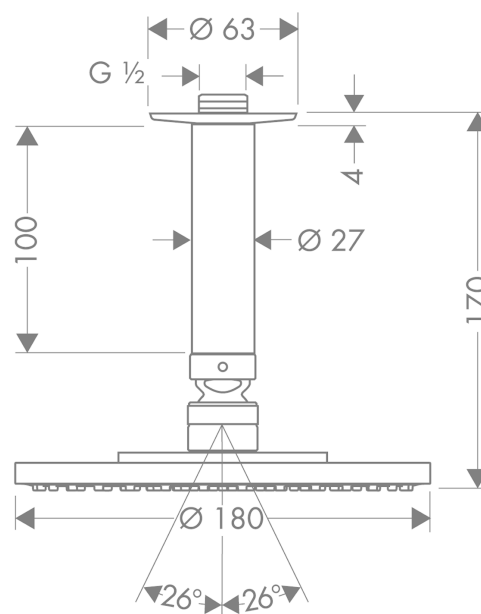

Raindance S

Overhead shower 180 1jet RainAir with ceiling connector

Surfaces: **chrome** Art. no. : **27478000**

Description

product features

- Shower head size: 180 mm
- Spray pattern: RainAir
- flow rate RainAir 18 l/min at 3 bar
- Operating pressure: min. 1 bar/max. 6 bar
- fully chrome-plated spray face
- spray face: metal
- ceiling connection length: 100 mm
- Connection thread R ½
- Includes: overhead shower,
- WRAS 1807028
- WRAS 1807028

Flowchart

The consumption was measured in combination with the appropriate fittings (thermostat/mixer/in-wall valve) to reflect actual application in practice.