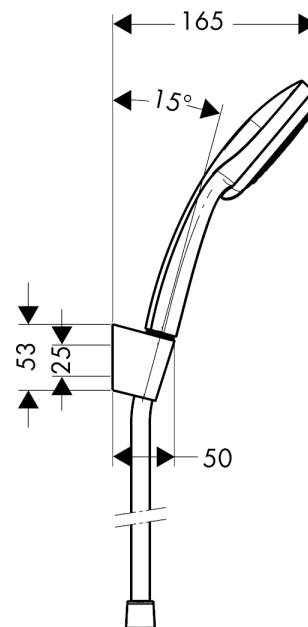

## Croma 100

Shower holder set Vario with shower hose 125 cm

Surfaces: **Chrome** Article Number: **27592000**

#### product features

- consists of: hand shower, shower holder, shower hose
- spray type: Rain, normal spray, Shampoo spray, Massage spray
- spray type adjustment by turning spray disc
- shower head size: 100 mm
- pivot connectors prevent hose from tangling
- maximum flow rate at 0.3 MPa: 18 l/min
- chrome-plated wall supports of plastic
- scope of supply: shower holder set, filter seal, mounting material, assembly instruction

### Scale drawing