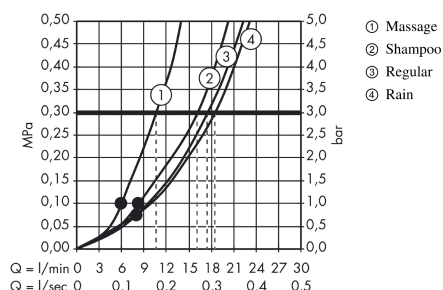

Flowchart

The consumption was measured in combination with the appropriate fittings (thermostat/mixer/ in-wall valve) to reflect actual application in practice.