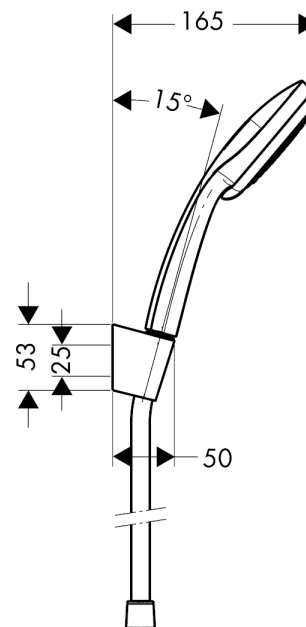

Croma 100

Shower holder set Vario with shower hose 160 cm

Surfaces: **Chrome** Article Number: **27594000**

Description

product features

- consists of: hand shower, shower holder, shower hose
- spray type: Massage spray, Rain, normal spray, Shampoo spray
- spray type adjustment by turning spray disc
- shower head size: 100 mm
- pivot connectors prevent hose from tangling
- maximum flow rate at 0.3 MPa: 19 l/min
- chrome-plated wall supports of plastic
- scope of supply: shower holder set, filter seal, mounting material, assembly instruction

Technology

Product image

Scale drawing

Flowchart

The consumption was measured in combination with the appropriate fittings (thermostat/mixer/ in-wall valve) to reflect actual application in practice.