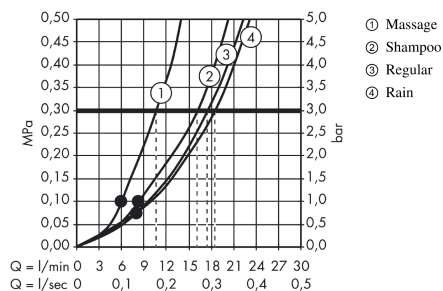

Croma 100

Shower holder set Vario with shower hose 160 cm

Surfaces: **Chrome** Article Number: **27594000**

Description

product features

- consists of: hand shower, shower holder, shower hose
- spray type: Massage spray, Rain, normal spray, Shampoo spray
- spray type adjustment by turning spray disc
- shower head size: 100 mm
- pivot connectors prevent hose from tangling
- maximum flow rate at 0.3 MPa: 19 l/min
- chrome-plated wall supports of plastic
- scope of supply: shower holder set, filter seal, mounting material, assembly instruction

Technology

Product image

Scale drawing

Flowchart

The consumption was measured in combination with the appropriate fittings (thermostat/mixer/ in-wall valve) to reflect actual application in practice.