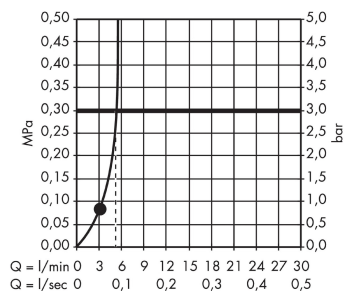

Flowchart

The consumption was measured in combination with the appropriate fittings (thermostat/mixer/ in-wall valve) to reflect actual application in practice.