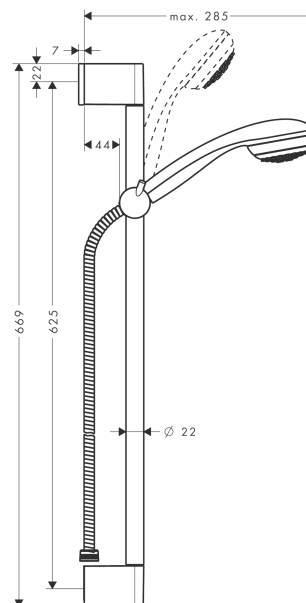

## Crometta 85

Shower set Mono Green 6 l/min with shower bar 65 cm

Surfaces: **Chrome** Article Number: **27652000**

#### product features

- consists of: hand shower, shower bar, shower hose, slider
- spray type: normal spray
- shower head size: 85 mm
- without pivot joints
- 90° position adjustable slider, pivots left and right, up and down
- maximum flow rate at 0.3 MPa: 6 l/min
- chrome-plated wall supports of plastic
- scope of supply: shower set, filter seal, mounting material, assembly instruction

### Scale drawing