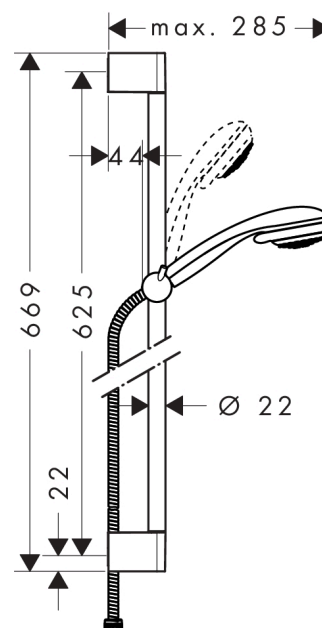

### Shower set Vario with shower bar 65 cm

Surfaces: **Chrome** Article Number: **27763000**

##### product features

- consists of: hand shower, shower bar, shower hose, slider
- spray type: normal spray, Vario spray
- spray type adjustment by turning spray disc
- shower head size: 85 mm
- without pivot joints
- maximum flow rate at 0.3 MPa: 17 l/min
- chrome-plated wall supports of plastic
- scope of supply: shower set, filter seal, mounting material, assembly instruction

#### Scale drawing