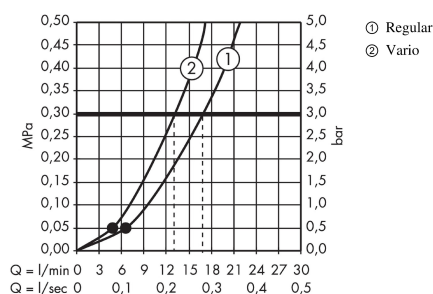

Flowchart

The consumption was measured in combination with the appropriate fittings (thermostat/mixer/ in-wall valve) to reflect actual application in practice.