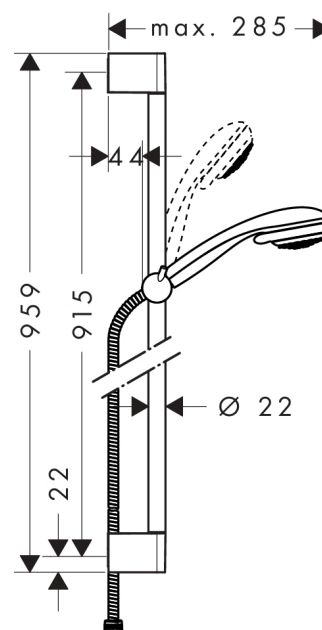

Crometta 85

Shower set Multi with shower bar 90 cm

Surfaces: **Chrome** Article Number: **27766000**

Description

product features

- consists of: hand shower, shower bar, shower hose, slider
- spray type: Massage spray, Mono, normal spray
- spray type adjustment by turning spray disc
- shower head size: 85 mm
- without pivot joints
- 90° position adjustable slider, pivots left and right, up and down
- maximum flow rate at 0.3 MPa: 16 l/min
- chrome-plated wall supports of plastic
- scope of supply: shower set, filter seal, mounting material, assembly instruction

Technology

Product image

Scale drawing

Flowchart

The consumption was measured in combination with the appropriate fittings (thermostat/mixer/ in-wall valve) to reflect actual application in practice.

Crometta 85

Shower set Multi with shower bar 90 cm

Surfaces: **Chrome** Article Number: **27766000**

Installation examples