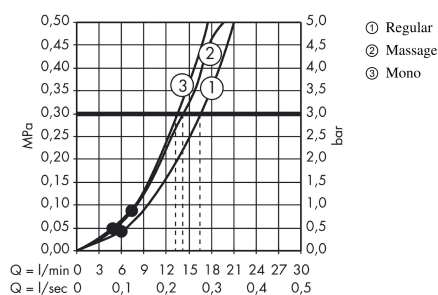

Crometta 85

Shower set Multi with shower bar 90 cm

Surfaces: **Chrome** Article Number: **27766000**

Description

product features

- consists of: hand shower, shower bar, shower hose, slider
- spray type: Massage spray, Mono, normal spray
- spray type adjustment by turning spray disc
- shower head size: 85 mm
- without pivot joints
- 90° position adjustable slider, pivots left and right, up and down
- maximum flow rate at 0.3 MPa: 16 l/min
- chrome-plated wall supports of plastic
- scope of supply: shower set, filter seal, mounting material, assembly instruction

Technology

Product image

Scale drawing

Flowchart

The consumption was measured in combination with the appropriate fittings (thermostat/mixer/ in-wall valve) to reflect actual application in practice.

Crometta 85