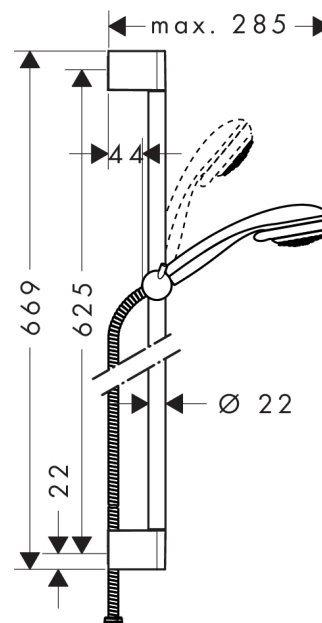

### Shower set Multi with shower bar 65 cm

Surfaces: **Chrome** Article Number: **27767000**

##### product features

- consists of: hand shower, shower bar, shower hose, slider
- spray type: normal spray, Massage spray, Mono
- spray type adjustment by turning spray disc
- without pivot joints
- 90° position adjustable slider, pivots left and right, up and down
- maximum flow rate at 0.3 MPa: 16 l/min
- chrome-plated wall supports of plastic
- scope of supply: shower set, filter seal, mounting material, assembly instruction

#### Scale drawing