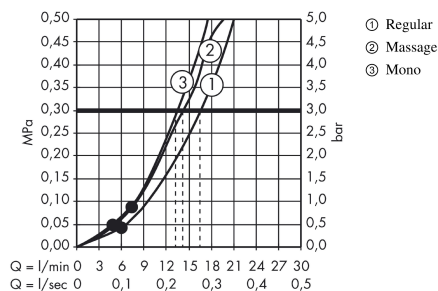

Flowchart

The consumption was measured in combination with the appropriate fittings (thermostat/mixer/ in-wall valve) to reflect actual application in practice.