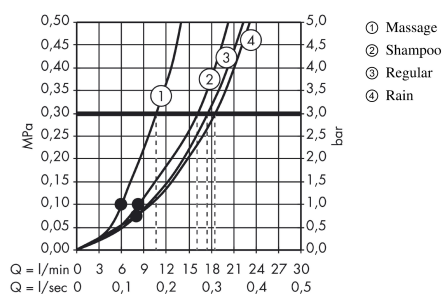

Croma 100

Shower set Vario with shower bar 90 cm and soap dish

Surfaces: **Chrome** Article Number: **27771000**

Description

product features

- consists of: hand shower, shower bar, shower hose, slider, soap dish
- spray type: Rain, Shampoo spray, normal spray, Massage spray
- spray type adjustment by turning spray disc
- shower head size: 100 mm
- pivot connectors prevent hose from tangling
- 90° position adjustable slider, pivots left and right, up and down
- maximum flow rate at 0.3 MPa: 18 l/min
- chrome-plated wall supports of plastic
- scope of supply: shower set, filter seal, mounting material, assembly instruction

Technology

Product image

Scale drawing

Flowchart

The consumption was measured in combination with the appropriate fittings (thermostat/mixer/ in-wall valve) to reflect actual application in practice.

Croma 100

Shower set Vario with shower bar 90 cm and soap dish

Surfaces: **Chrome** Article Number: **27771000**

Installation examples