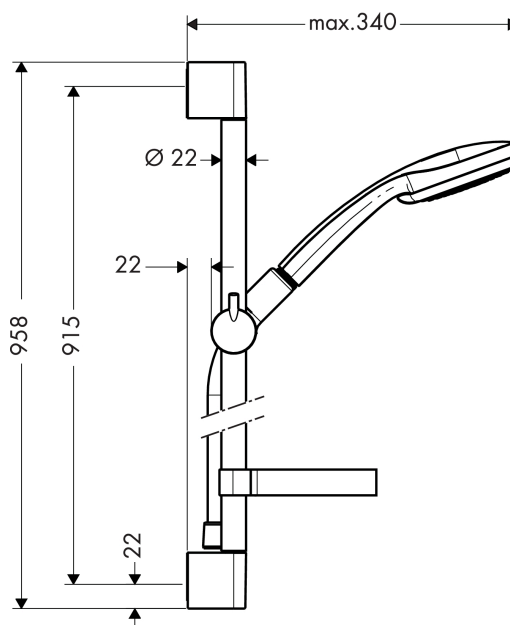

Croma 100

Shower set Vario with shower bar 90 cm and soap dish

Surfaces: **Chrome** Article Number: **27771000**

Description

product features

- consists of: hand shower, shower bar, shower hose, slider, soap dish
- spray type: Rain, Shampoo spray, normal spray, Massage spray
- spray type adjustment by turning spray disc
- shower head size: 100 mm
- pivot connectors prevent hose from tangling
- 90° position adjustable slider, pivots left and right, up and down
- maximum flow rate at 0.3 MPa: 18 l/min
- chrome-plated wall supports of plastic
- scope of supply: shower set, filter seal, mounting material, assembly instruction

Technology

Product image

Scale drawing

Flowchart

The consumption was measured in combination with the appropriate fittings (thermostat/mixer/ in-wall valve) to reflect actual application in practice.

Croma 100

Shower set Vario with shower bar 90 cm and soap dish

Surfaces: **Chrome** Article Number: **27771000**

Installation examples