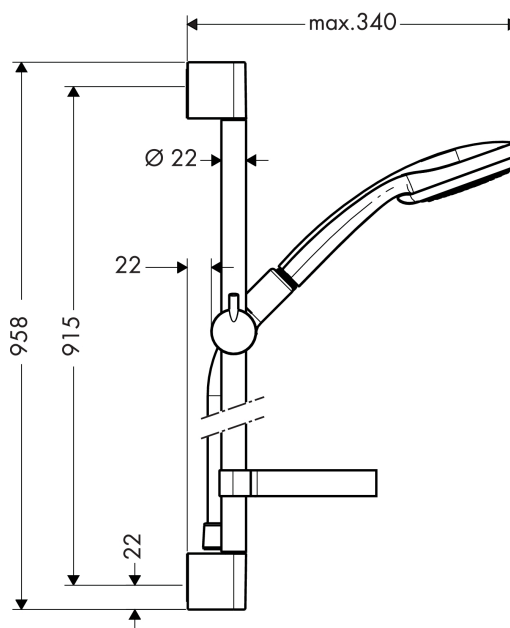

Croma 100

Shower set Multi with shower bar 90 cm and soap dish

Surfaces: **Chrome** Article Number: **27774000**

Description

product features

- consists of: hand shower, shower bar, shower hose, slider, soap dish
- spray type: Rain, Mono, Massage spray
- spray type adjustment by turning spray disc
- shower head size: 100 mm
- pivot connectors prevent hose from tangling
- 90° position adjustable slider, pivots left and right, up and down
- maximum flow rate at 0.3 MPa: 19 l/min
- chrome-plated wall supports of plastic
- scope of supply: shower set, filter seal, mounting material, assembly instruction

Technology

Product image

Scale drawing

Flowchart

The consumption was measured in combination with the appropriate fittings (thermostat/mixer/ in-wall valve) to reflect actual application in practice.

Croma 100

Shower set Multi with shower bar 90 cm and soap dish

Surfaces: **Chrome** Article Number: **27774000**

Installation examples