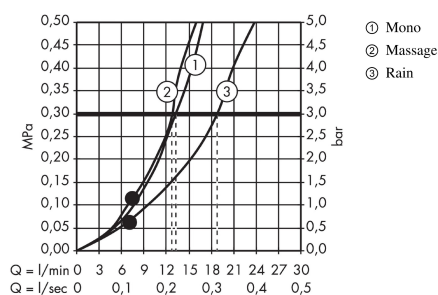

Croma 100

Shower set Multi with shower bar 90 cm and soap dish

Surfaces: **Chrome** Article Number: **27774000**

Description

product features

- consists of: hand shower, shower bar, shower hose, slider, soap dish
- spray type: Rain, Mono, Massage spray
- spray type adjustment by turning spray disc
- shower head size: 100 mm
- pivot connectors prevent hose from tangling
- 90° position adjustable slider, pivots left and right, up and down
- maximum flow rate at 0.3 MPa: 19 l/min
- chrome-plated wall supports of plastic
- scope of supply: shower set, filter seal, mounting material, assembly instruction

Technology

Product image

Scale drawing

Flowchart

The consumption was measured in combination with the appropriate fittings (thermostat/mixer/ in-wall valve) to reflect actual application in practice.

Croma 100

Shower set Multi with shower bar 90 cm and soap dish

Surfaces: **Chrome** Article Number: **27774000**

Installation examples