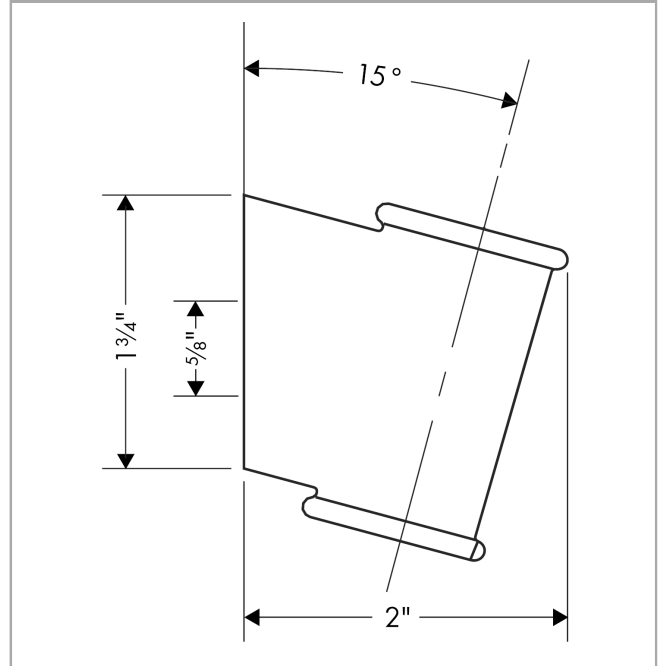

Handshower Holder Classic
 Finishes : **chrome** Part no. : **28324000**

Description

Features

- Wall-mounted
- scope of supply: mounting material,

Item details

List Price \$ 31.00

Product image

Scale drawing

Handshower Holder Classic
Finishes : **chrome** Part no. : **28324000**

Exploded drawing

Year of production: >04/08

Handshower Holder Classic
 Finishes : **chrome** Part no. : **28324000**

Spare parts list

Year of production: >**04/08**

Pos.	Description	Part no.	Price	PU
1	guide	98918000	-	1