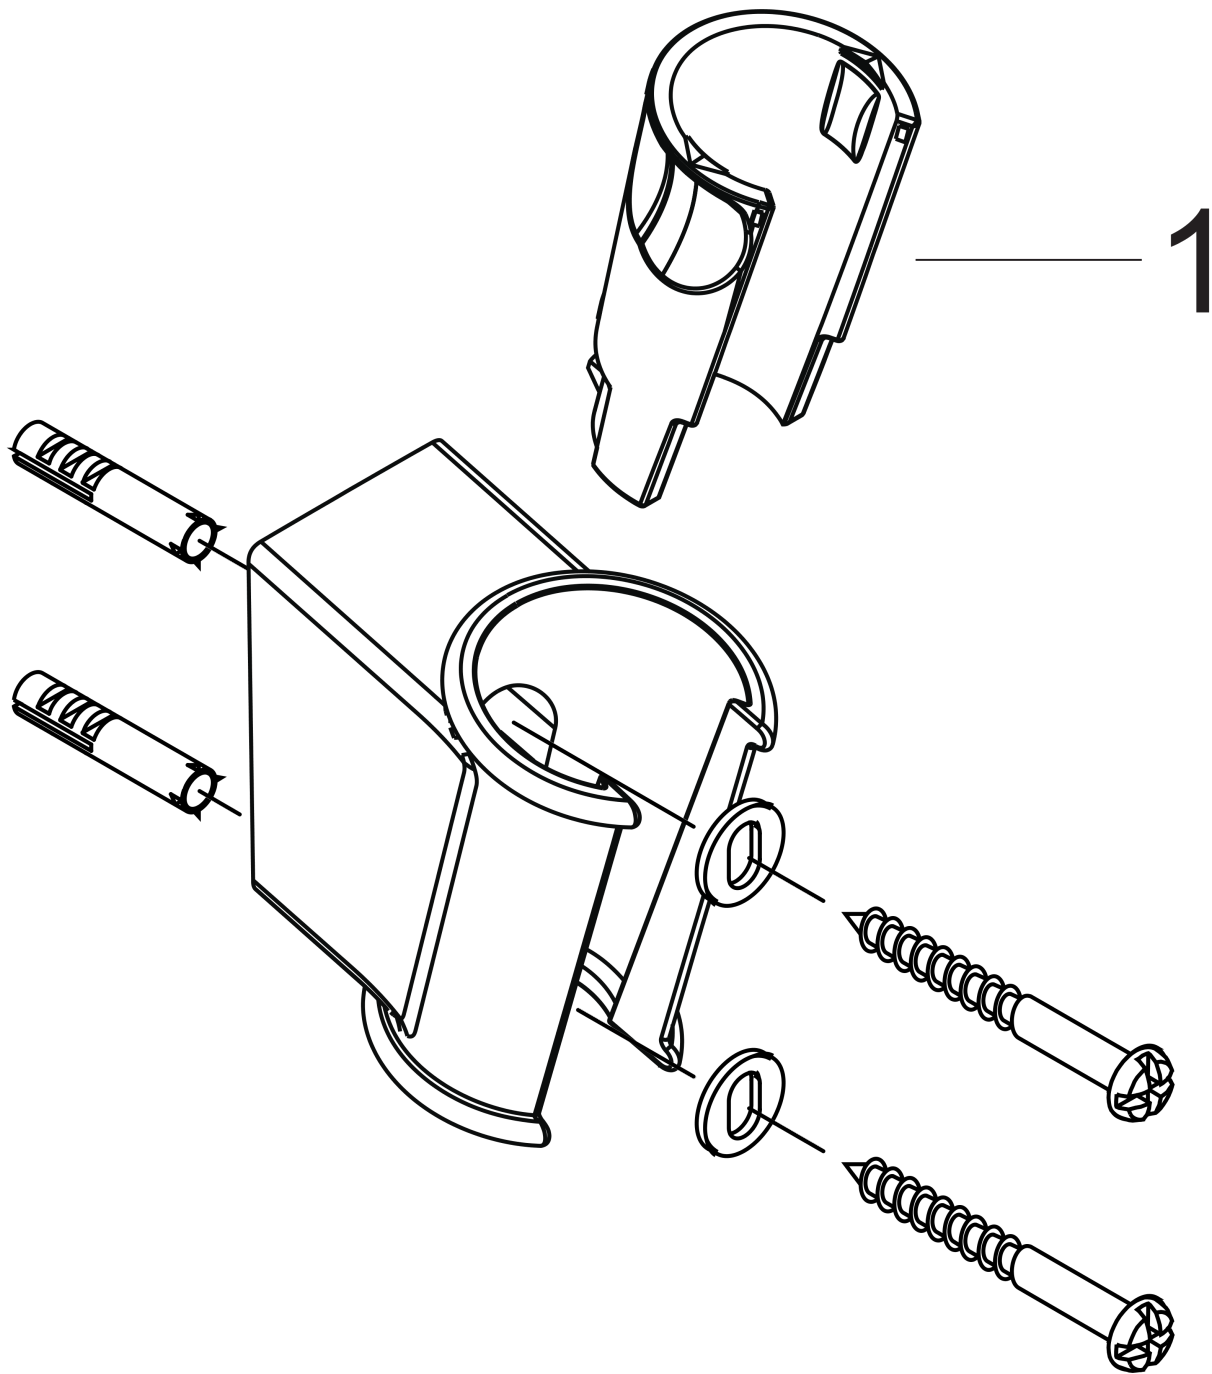

Handshower Holder Classic
 Finishes : **chrome** Part no. : **28324000**

Description

Features

- Wall-mounted
- scope of supply: mounting material,

Item details

List Price \$ 31.00

Product image

Scale drawing

Handshower Holder Classic
Finishes : **chrome** Part no. : **28324000**

Exploded drawing

Year of production: >04/08

Handshower Holder Classic
 Finishes : **chrome** Part no. : **28324000**

Spare parts list

Year of production: >**04/08**

Pos.	Description	Part no.	Price	PU
1	guide	98918000	-	1