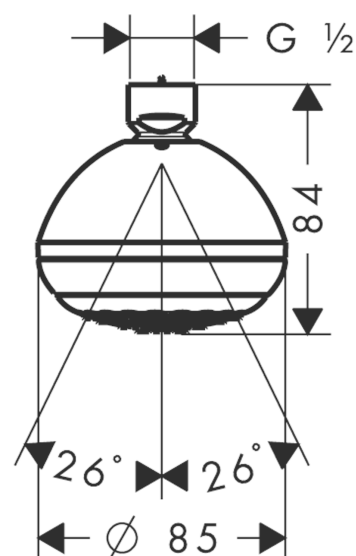

Crometta 85

Overhead shower 1jet Green 6 l/min

Surfaces: **Chrome** Article Number: **28423000**

Description

product features

- shower head size: 85 mm
- spray type: normal spray
- flow rate normal spray (at 0.3 MPa): 5.7 l/min
- grey spray disc
- material spray disc: plastic
- installation: ceiling or wall
- connection thread G ½
- connection dimension: DN15
- scope of supply: overhead shower, filter seal, assembly instruction

Technology

Product image

Scale drawing