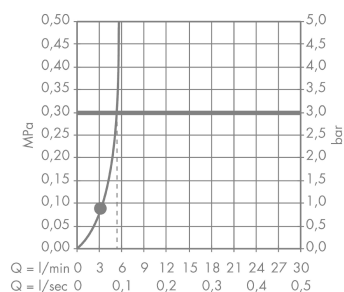

Flowchart

The consumption was measured in combination with the appropriate fittings (thermostat/mixer/in-wall valve) to reflect actual application in practice.