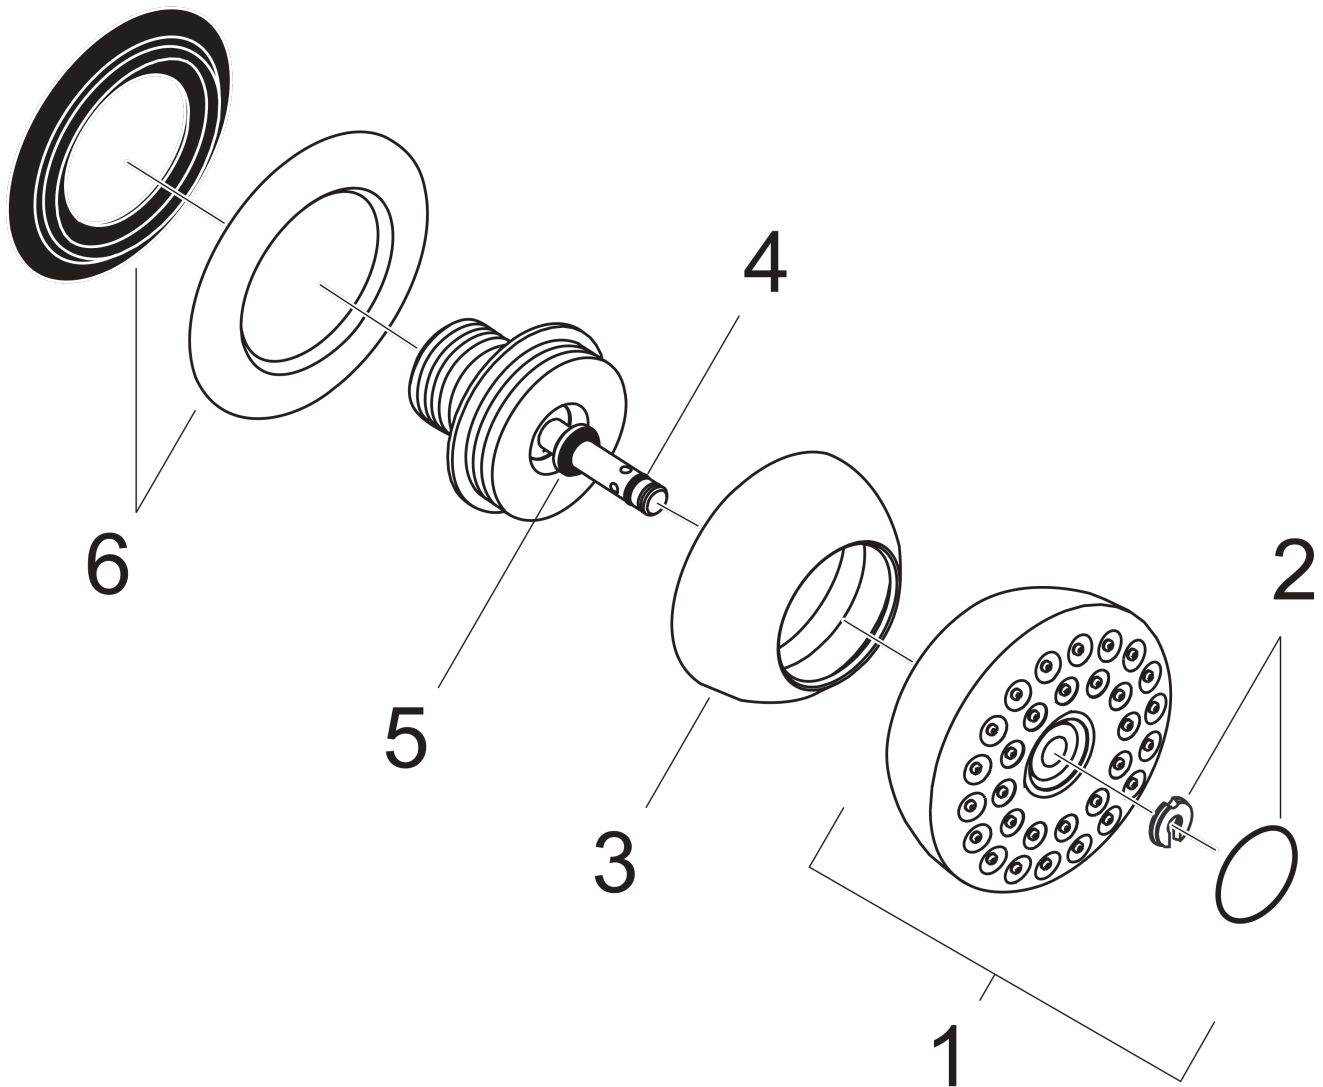

Bodyvette

Body shower 1jet

Surfaces: **Chrome** Article Number: **28466000**

Description

product features

- spray type: normal spray
- grey spray disc
- ball-joint: side shower angle adjustable
- rosette: circular
- flow rate normal spray (at 3 bar): 6 l/min
- connection thread: G 1/2
- connection dimension: DN15

Technology

Product image

Scale drawing

Flowchart

The consumption was measured in combination with the appropriate fittings (thermostat/mixer/ in-wall valve) to reflect actual application in practice.

Bodyvette
Body shower 1jet
 Surfaces: **Chrome**

Article Number: **28466000**

Exploded Drawing

Year of production: >06/95

Bodyvette**Body shower 1jet**Surfaces: **Chrome** Article Number: **28466000****Spare part list**

Year of production: >06/95

Pos.	Description	Article Number	Price	PU
1	spray head cpl.	97471000	-	1
2	cover pale grey	97404000	-	1
3	base body	97521000	-	1
4	O-ring 3,5x1,5	98105000	-	1
5	O-ring 6x1,5	98107000	-	1
6	escutcheon	95060000	-	1