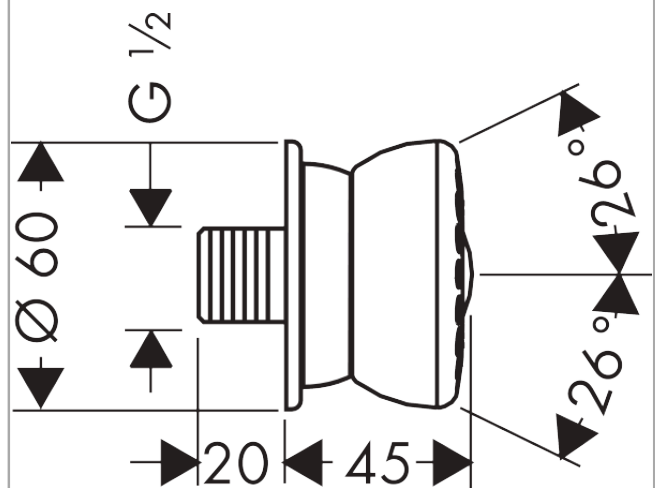

Bodyvette

Body shower 1jet

Surfaces: **Chrome** Article Number: **28466000**

Description

product features

- spray type: normal spray
- grey spray disc
- ball-joint: side shower angle adjustable
- rosette: circular
- flow rate normal spray (at 3 bar): 6 l/min
- connection thread: G 1/2
- connection dimension: DN15

Technology

Product image

Scale drawing

Flowchart

The consumption was measured in combination with the appropriate fittings (thermostat/mixer/ in-wall valve) to reflect actual application in practice.

Bodyvette
Body shower 1jet
 Surfaces: **Chrome**

Article Number: **28466000**

Exploded Drawing

Year of production: >06/95

Bodyvette**Body shower 1jet**Surfaces: **Chrome** Article Number: **28466000****Spare part list**

Year of production: >06/95

Pos.	Description	Article Number	Price	PU
1	spray head cpl.	97471000	-	1
2	cover pale grey	97404000	-	1
3	base body	97521000	-	1
4	O-ring 3,5x1,5	98105000	-	1
5	O-ring 6x1,5	98107000	-	1
6	escutcheon	95060000	-	1