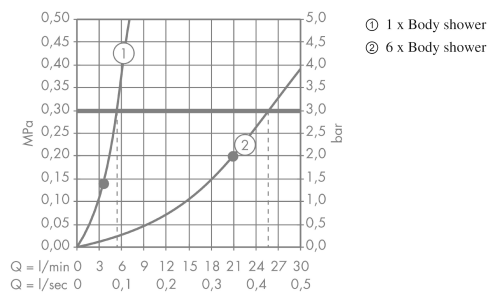

Bodyvette

Body shower 1jet

Surfaces: **Chrome** Article Number: **28466000**

Description

product features

- spray type: normal spray
- grey spray disc
- ball-joint: side shower angle adjustable
- rosette: circular
- flow rate normal spray (at 3 bar): 6 l/min
- connection thread: G 1/2
- connection dimension: DN15

Technology

Product image

Scale drawing

Flowchart

The consumption was measured in combination with the appropriate fittings (thermostat/mixer/ in-wall valve) to reflect actual application in practice.

Bodyvette
Body shower 1jet
 Surfaces: **Chrome**