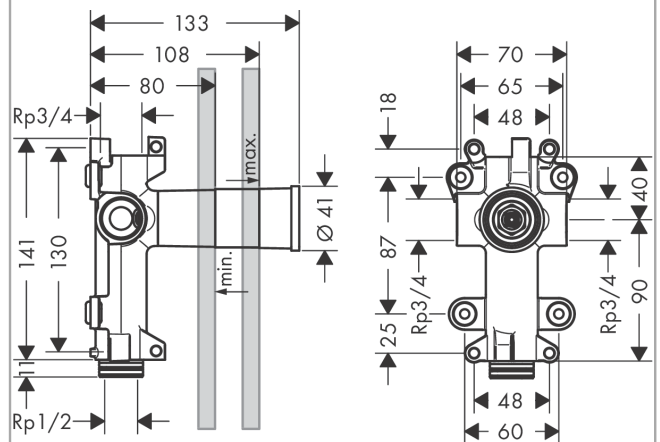

**AXOR ShowerSolutions**  
**Basic set for shower module 120/120 for concealed installation**  
 Surfaces: n.a. Article Number: **28486180**

**product features**

- in a joined installation it serves as a waterconducting unit, allows dimensionally accurate positioning, connection right or left
- sound-decoupled installation

**Product image**

**Scale drawing**

**AXOR ShowerSolutions**  
**Basic set for shower module 120/120 for concealed installation**  
 Surfaces: n.a. Article Number: **28486180**

**Installation examples**

**AXOR ShowerSolutions**  
**Basic set for shower module 120/120 for concealed installation**  
Surfaces: n.a. Article Number: 28486180

## Exploded Drawing

Year of production: >01/09

**AXOR ShowerSolutions**  
**Basic set for shower module 120/120 for concealed installation**  
Surfaces: n.a. Article Number: **28486180**

## Spare part list

Year of production: >01/09

Pos.		Article Number	Price	PU
1	pin	95334000	-	1
2	O-Ring 23x2,5	98183000	-	1
3	sealing foil	96492000	-	1