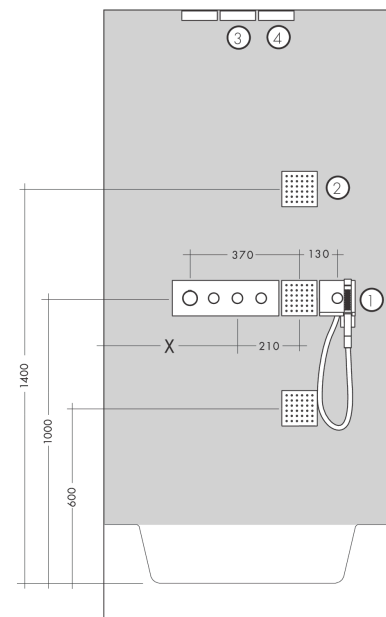

**AXOR ShowerSolutions**  
**Basic set for shower module 120/120 for concealed installation**  
 Surfaces: n.a. Article Number: **28486180**

**product features**

- in a joined installation it serves as a waterconducting unit, allows dimensionally accurate positioning, connection right or left
- sound-decoupled installation

**Product image**

**Scale drawing**

**AXOR ShowerSolutions**  
**Basic set for shower module 120/120 for concealed installation**  
 Surfaces: n.a. Article Number: **28486180**

**Installation examples**

**AXOR ShowerSolutions**  
**Basic set for shower module 120/120 for concealed installation**  
Surfaces: n.a. Article Number: 28486180

## Exploded Drawing

Year of production: >01/09

**AXOR ShowerSolutions**  
**Basic set for shower module 120/120 for concealed installation**  
Surfaces: n.a. Article Number: **28486180**

## Spare part list

Year of production: >01/09

Pos.		Article Number	Price	PU
1	pin	95334000	-	1
2	O-Ring 23x2,5	98183000	-	1
3	sealing foil	96492000	-	1