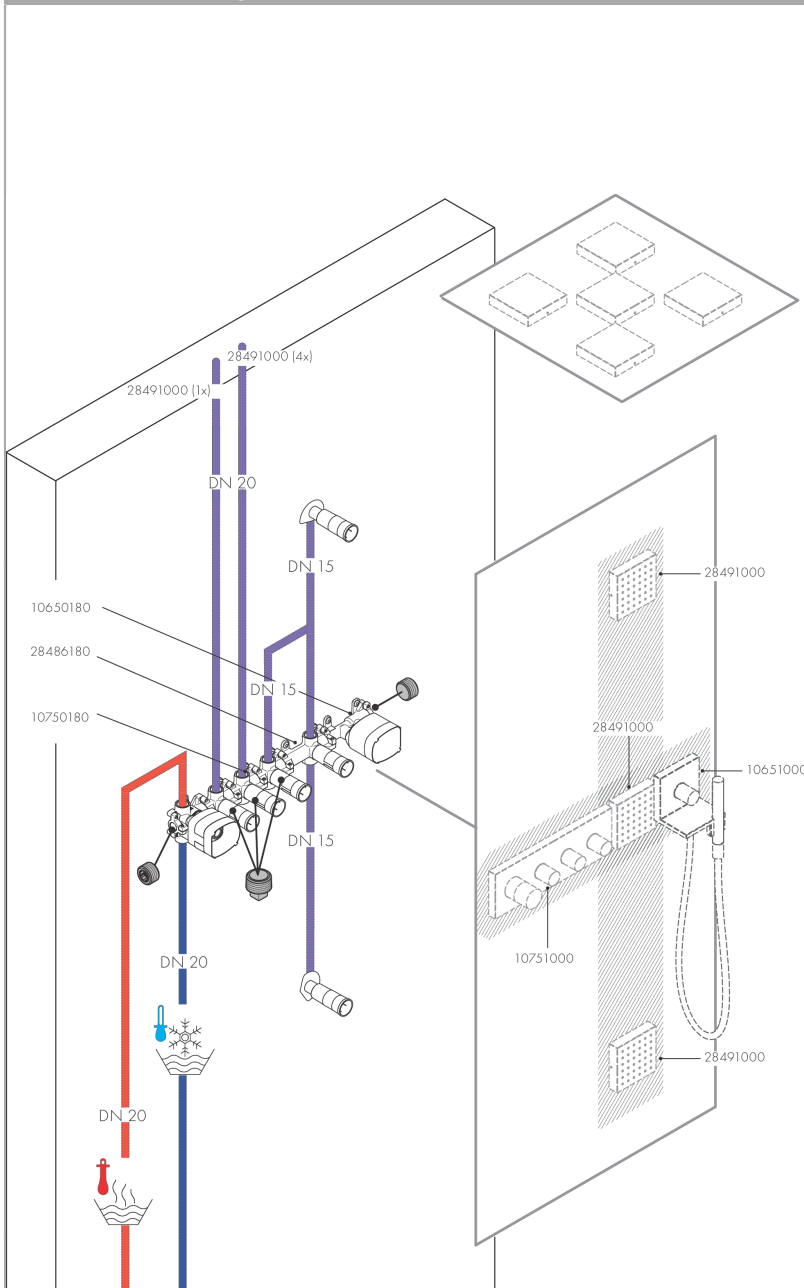

**AXOR ShowerSolutions**  
**Basic set for shower module 120/120 for concealed installation**  
 Surfaces: n.a. Article Number: **28486180**

**product features**

- in a joined installation it serves as a waterconducting unit, allows dimensionally accurate positioning, connection right or left
- sound-decoupled installation

**Product image**

**Scale drawing**

**AXOR ShowerSolutions**  
**Basic set for shower module 120/120 for concealed installation**  
 Surfaces: n.a. Article Number: **28486180**

**Installation examples**

**AXOR ShowerSolutions**  
**Basic set for shower module 120/120 for concealed installation**  
Surfaces: n.a. Article Number: 28486180

## Exploded Drawing

Year of production: >01/09

**AXOR ShowerSolutions**  
**Basic set for shower module 120/120 for concealed installation**  
Surfaces: n.a. Article Number: **28486180**

## Spare part list

Year of production: >01/09

Pos.		Article Number	Price	PU
1	pin	95334000	-	1
2	O-Ring 23x2,5	98183000	-	1
3	sealing foil	96492000	-	1