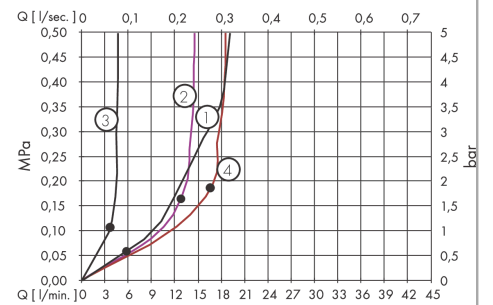

**Product image**

**Scale drawing**

**AXOR ShowerSolutions**  
**Basic set for shower module 120/120 for concealed installation**  
 Surfaces: n.a. Article Number: **28486180**

**Installation examples**

**AXOR ShowerSolutions**  
**Basic set for shower module 120/120 for concealed installation**  
Surfaces: n.a. Article Number: 28486180