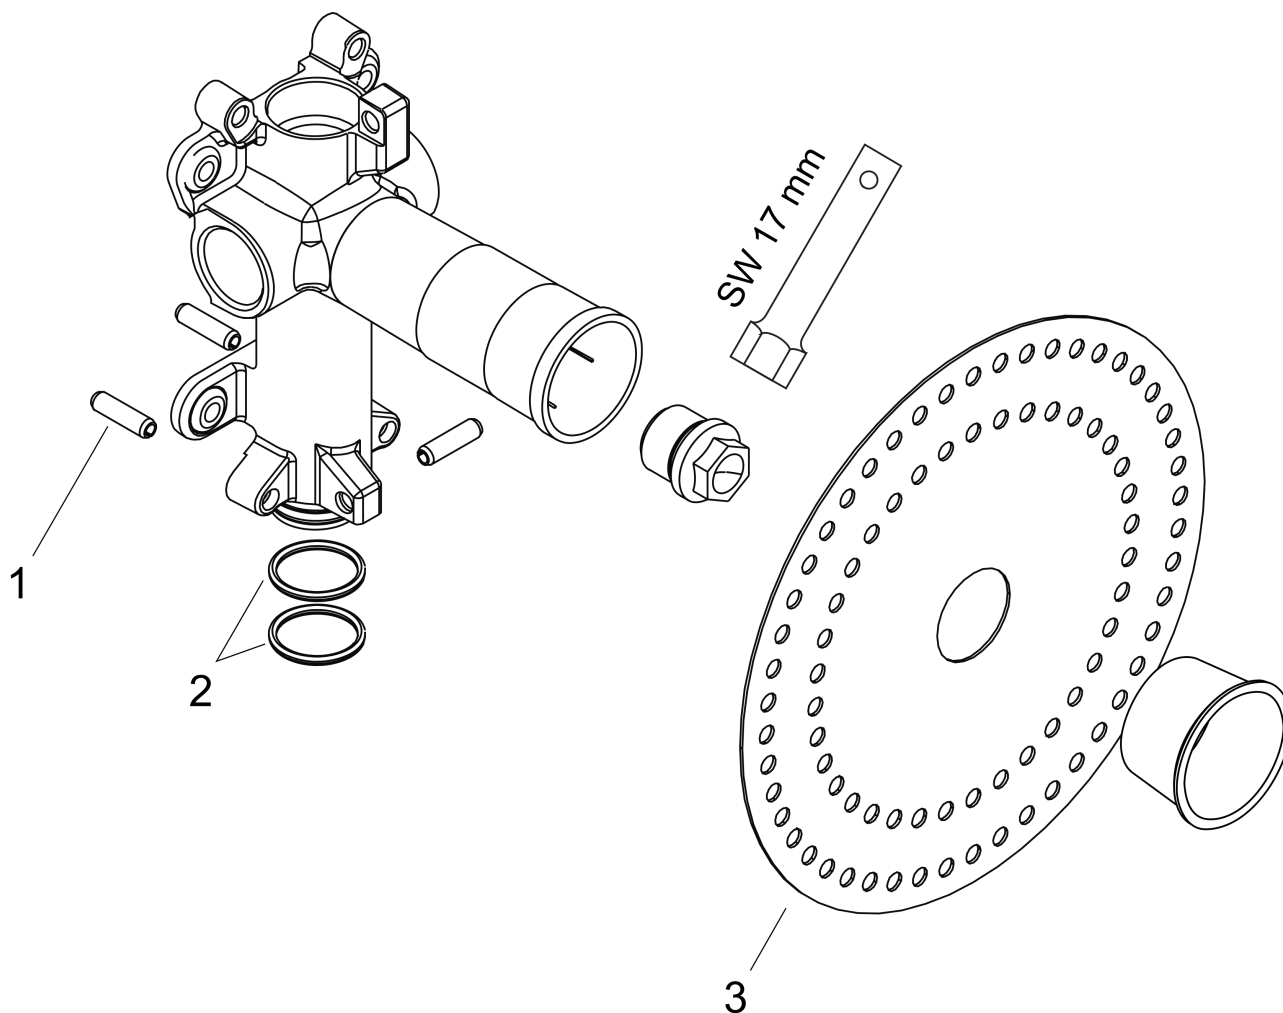

**AXOR ShowerSolutions**  
**Basic set for shower module 120/120 for concealed installation**  
 Surfaces: n.a. Article Number: **28486180**

**product features**

- in a joined installation it serves as a waterconducting unit, allows dimensionally accurate positioning, connection right or left
- sound-decoupled installation

**Product image**

**Scale drawing**

**AXOR ShowerSolutions**  
**Basic set for shower module 120/120 for concealed installation**  
 Surfaces: n.a. Article Number: **28486180**

**Installation examples**

**AXOR ShowerSolutions**  
**Basic set for shower module 120/120 for concealed installation**  
Surfaces: n.a. Article Number: 28486180

## Exploded Drawing

Year of production: >01/09

**AXOR ShowerSolutions**  
**Basic set for shower module 120/120 for concealed installation**  
Surfaces: n.a. Article Number: **28486180**

## Spare part list

Year of production: >01/09

Pos.		Article Number	Price	PU
1	pin	95334000	-	1
2	O-Ring 23x2,5	98183000	-	1
3	sealing foil	96492000	-	1