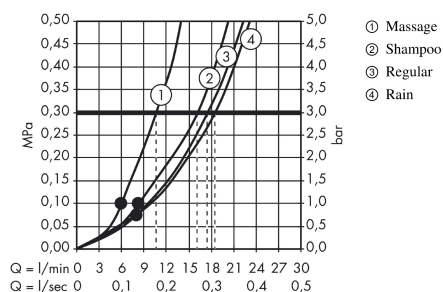

Croma 100 Hand shower Vario

Surfaces: **Chrome** Article Number: **28535000**

Description

product features

- shower head size: 100 mm
- spray type adjustment by turning spray disc
- spray type: Rain, normal spray, Shampoo spray, Massage spray
- flow rate at 3 bar: 18 l/min
- with internal water conduction
- rinseable dirt filter
- connection thread G ½
- connection dimension: DN15
- suitable for continuous flow water heaters
- scope of supply: hand shower, filter seal, assembly instruction

Technology

Product image

Scale drawing

Flowchart

The consumption was measured in combination with the appropriate fittings (thermostat/mixer/in-wall valve) to reflect actual application in practice.