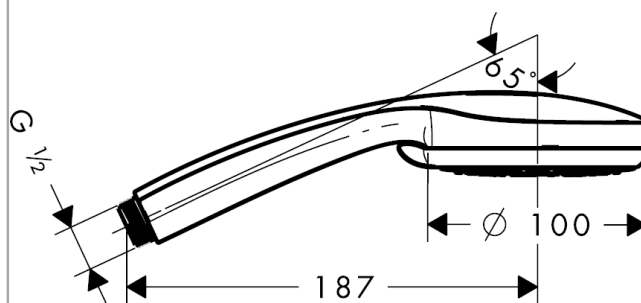

Croma 100 Hand shower Vario

Surfaces: **Chrome** Article Number: **28535000**

Description

product features

- shower head size: 100 mm
- spray type adjustment by turning spray disc
- spray type: Rain, normal spray, Shampoo spray, Massage spray
- flow rate at 3 bar: 18 l/min
- with internal water conduction
- rinseable dirt filter
- connection thread G ½
- connection dimension: DN15
- suitable for continuous flow water heaters
- scope of supply: hand shower, filter seal, assembly instruction

Technology

Product image

Scale drawing

Flowchart

The consumption was measured in combination with the appropriate fittings (thermostat/mixer/in-wall valve) to reflect actual application in practice.