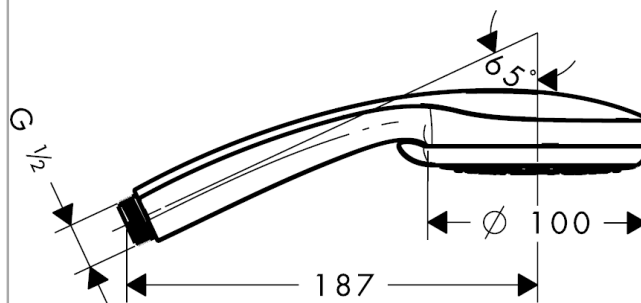

Scale drawing