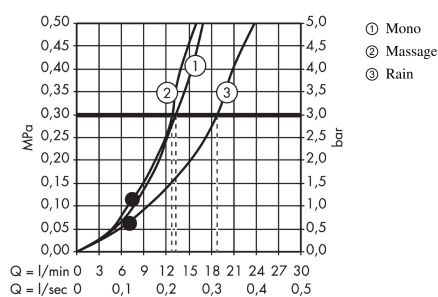

Flowchart

The consumption was measured in combination with the appropriate fittings (thermostat/mixer/in-wall valve) to reflect actual application in practice.