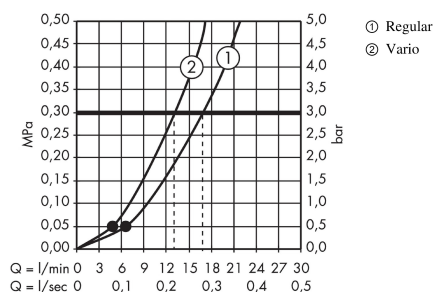

Crometta 85 Hand shower Vario

Surfaces: **Chrome** Article Number: **28562000**

Description

product features

- shower head size: 85 mm
- spray type adjustment by turning spray disc
- spray type: normal spray, Vario spray
- flow rate at 3 bar: 17 l/min
- rinseable dirt filter
- connection thread G 1/2
- connection dimension: DN15
- suitable for continuous flow water heaters
- scope of supply: hand shower, filter seal, assembly instruction

Technology

Product image

Scale drawing

Flowchart

The consumption was measured in combination with the appropriate fittings (thermostat/mixer/ in-wall valve) to reflect actual application in practice.