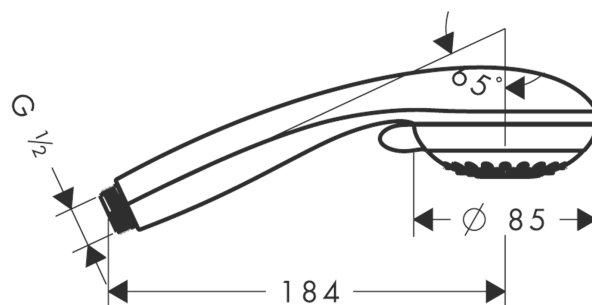

Crometta 85 Hand shower Vario

Surfaces: **Chrome** Article Number: **28562000**

Description

product features

- shower head size: 85 mm
- spray type adjustment by turning spray disc
- spray type: normal spray, Vario spray
- flow rate at 3 bar: 17 l/min
- rinseable dirt filter
- connection thread G 1/2
- connection dimension: DN15
- suitable for continuous flow water heaters
- scope of supply: hand shower, filter seal, assembly instruction

Technology

Product image

Scale drawing

Flowchart

The consumption was measured in combination with the appropriate fittings (thermostat/mixer/ in-wall valve) to reflect actual application in practice.