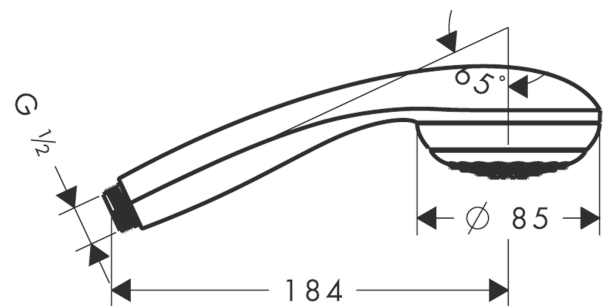

Crometta 85 Hand shower Mono

Surfaces: **Chrome** Article Number: **28585000**

Description

product features

- shower head size: 85 mm
- spray type: normal spray
- flow rate at 3 bar: 16 l/min
- with internal water conduction
- rinseable dirt filter
- connection thread G 1/2
- connection dimension: DN15
- suitable for continuous flow water heaters
- scope of supply: hand shower, filter seal, assembly instruction

Technology

Product image

Scale drawing

Flowchart

The consumption was measured in combination with the appropriate fittings (thermostat/mixer/ in-wall valve) to reflect actual application in practice.