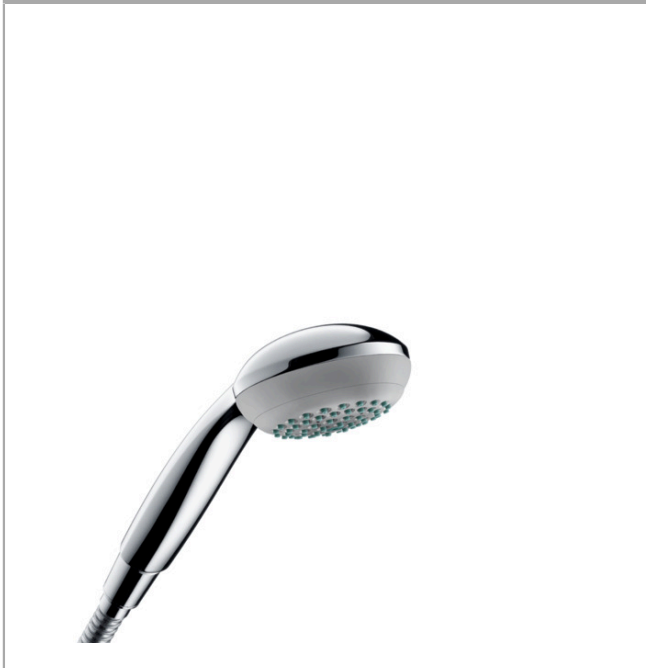

Crometta 85 Hand shower Mono

Surfaces: **Chrome** Article Number: **28585000**

Description

product features

- shower head size: 85 mm
- spray type: normal spray
- flow rate at 3 bar: 16 l/min
- with internal water conduction
- rinseable dirt filter
- connection thread G 1/2
- connection dimension: DN15
- suitable for continuous flow water heaters
- scope of supply: hand shower, filter seal, assembly instruction

Technology

Product image

Scale drawing

Flowchart

The consumption was measured in combination with the appropriate fittings (thermostat/mixer/ in-wall valve) to reflect actual application in practice.