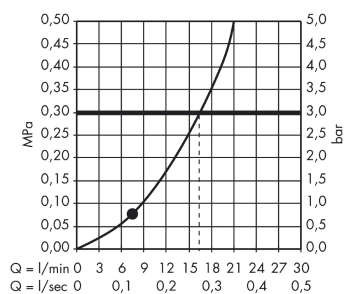

Crometta 85 Hand shower Mono

Surfaces: **Chrome** Article Number: **28585000**

Description

product features

- shower head size: 85 mm
- spray type: normal spray
- flow rate at 3 bar: 16 l/min
- with internal water conduction
- rinseable dirt filter
- connection thread G 1/2
- connection dimension: DN15
- suitable for continuous flow water heaters
- scope of supply: hand shower, filter seal, assembly instruction

Technology

Product image

Scale drawing

Flowchart

The consumption was measured in combination with the appropriate fittings (thermostat/mixer/ in-wall valve) to reflect actual application in practice.