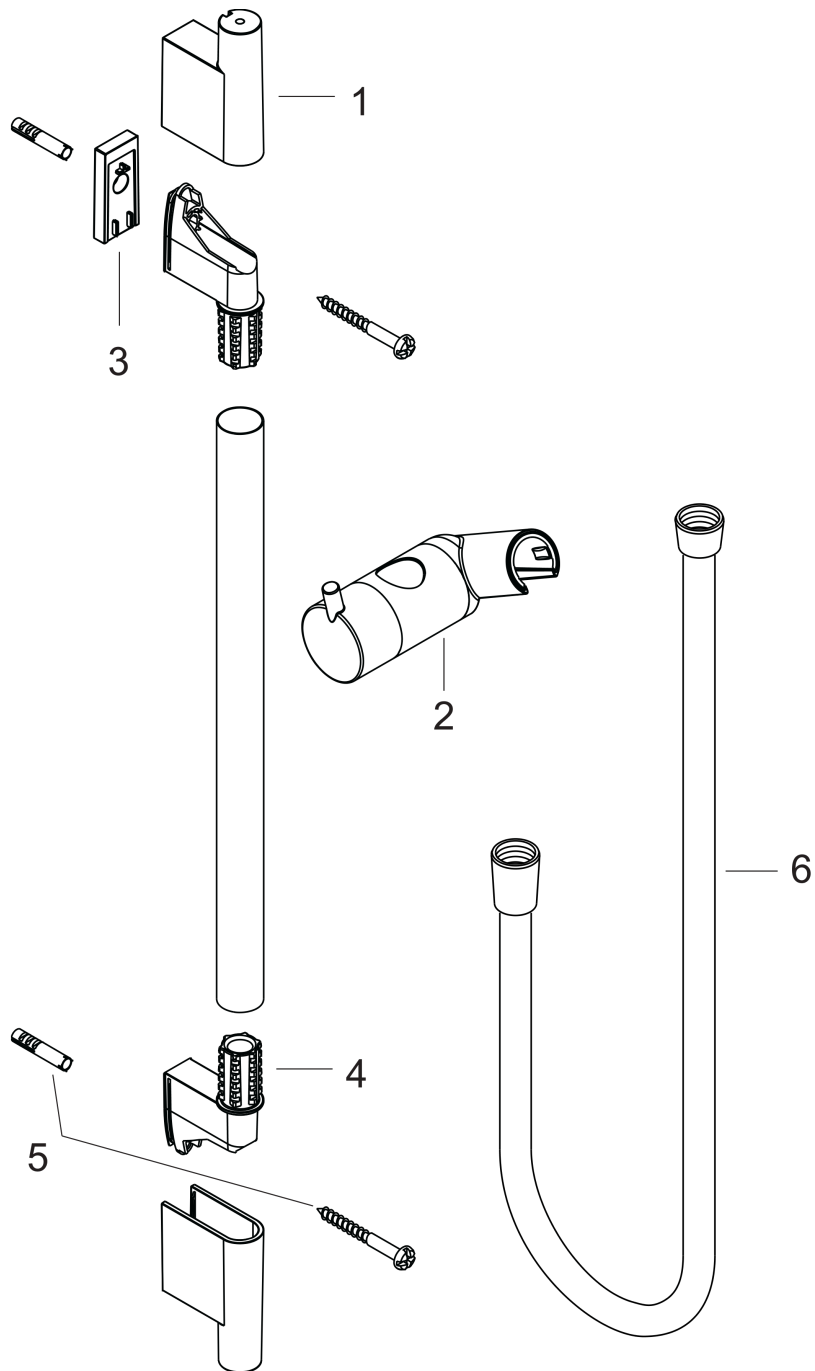

## Unica

Shower bar S Puro 90 cm with Isiflex shower hose 160 cm

Surfaces: **Brushed Bronze** Article Number: **28631140**

#### product features

- consists of: shower bar, shower hose, slider
- profile stand pipe: round
- shower bar diameter: 22 mm
- metal hand shower holder
- hand shower holder with locking mechanism
- slider steplessly adjustable
- inclination angle adjustable via raster

### Scale drawing

**Unica**  
**Shower bar S Puro 90 cm with Isiflex shower hose 160 cm**  
 Surfaces: **Brushed Bronze** Article Number: **28631140**

Installation examples

**Unica**  
**Shower bar S Puro 90 cm with Isiflex shower hose 160 cm**  
 Surfaces: **Brushed Bronze** Article Number: **28631140**

Exploded Drawing

Year of production: >07/19

**Unica**

**Shower bar S Puro 90 cm with Isiflex shower hose 160 cm**

Surfaces: **Brushed Bronze** Article Number: **28631140**

**Spare part list**

Year of production: >07/19