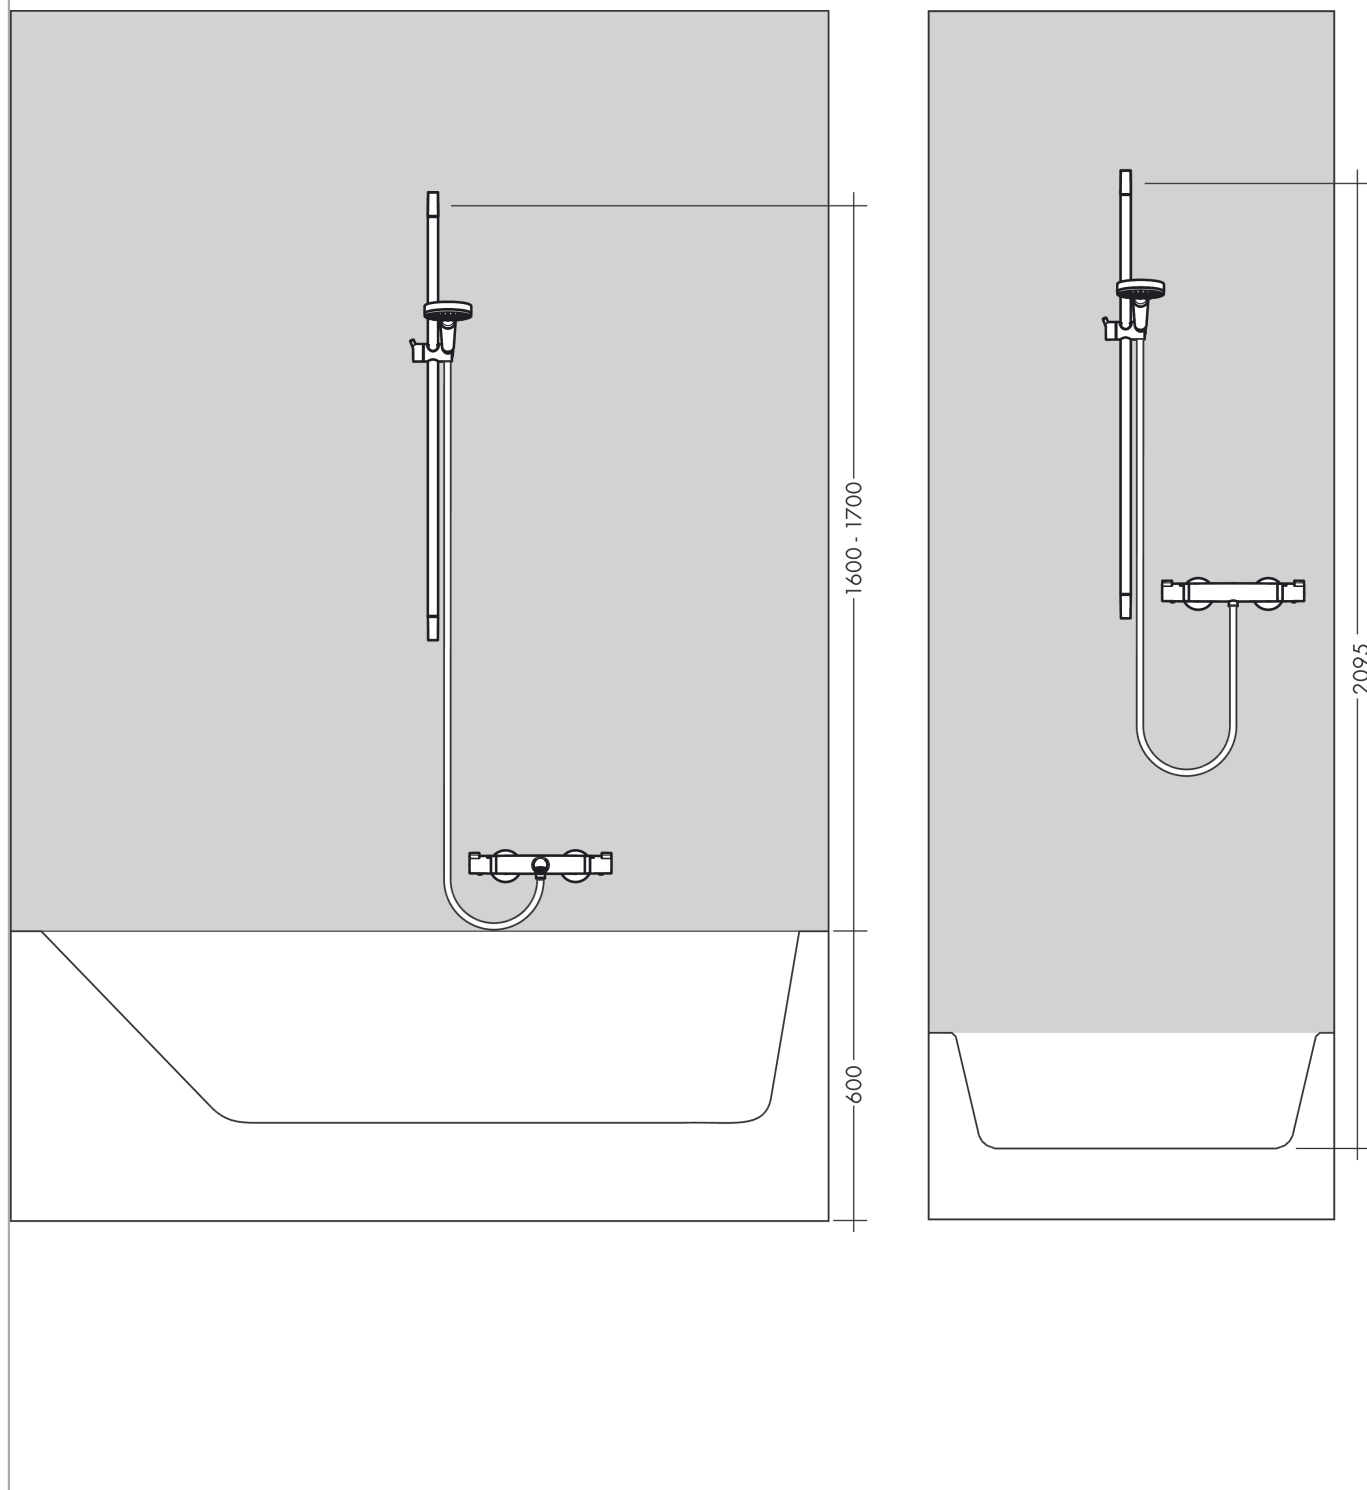

## Unica

Shower bar S Puro 90 cm with Isiflex shower hose 160 cm

Surfaces: **Brushed Bronze** Article Number: **28631140**

#### product features

- consists of: shower bar, shower hose, slider
- profile stand pipe: round
- shower bar diameter: 22 mm
- metal hand shower holder
- hand shower holder with locking mechanism
- slider steplessly adjustable
- inclination angle adjustable via raster

### Scale drawing

**Unica**  
**Shower bar S Puro 90 cm with Isiflex shower hose 160 cm**  
 Surfaces: **Brushed Bronze** Article Number: **28631140**

Installation examples

**Unica**  
**Shower bar S Puro 90 cm with Isiflex shower hose 160 cm**  
 Surfaces: **Brushed Bronze** Article Number: **28631140**

Exploded Drawing

Year of production: >07/19

**Unica**

**Shower bar S Puro 90 cm with Isiflex shower hose 160 cm**

Surfaces: **Brushed Bronze** Article Number: **28631140**

**Spare part list**

Year of production: >07/19