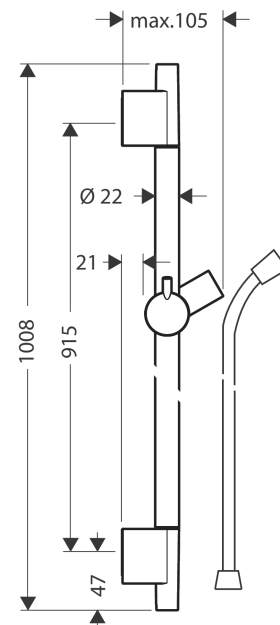

## Unica

Shower bar S Puro 90 cm with Isiflex shower hose 160 cm

Surfaces: **Brushed Bronze** Article Number: **28631140**

#### product features

- consists of: shower bar, shower hose, slider
- profile stand pipe: round
- shower bar diameter: 22 mm
- metal hand shower holder
- hand shower holder with locking mechanism
- slider steplessly adjustable
- inclination angle adjustable via raster

### Scale drawing

**Unica**  
**Shower bar S Puro 90 cm with Isiflex shower hose 160 cm**  
 Surfaces: **Brushed Bronze** Article Number: **28631140**

Installation examples

**Unica**  
**Shower bar S Puro 90 cm with Isiflex shower hose 160 cm**  
 Surfaces: **Brushed Bronze** Article Number: **28631140**

Exploded Drawing

Year of production: >07/19

**Unica**

**Shower bar S Puro 90 cm with Isiflex shower hose 160 cm**

Surfaces: **Brushed Bronze** Article Number: **28631140**

**Spare part list**

Year of production: >07/19