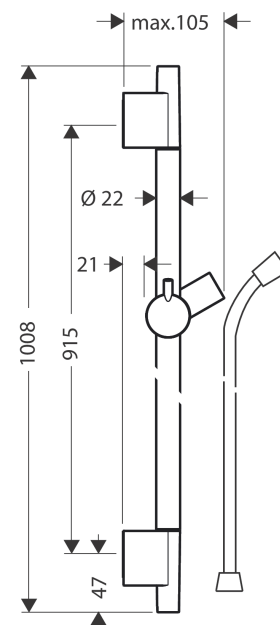

Unica

Shower bar S Puro 90 cm with Isiflex shower hose 160 cm

Surfaces: **Matt Black** Article Number: **28631670**

Description

product features

- consists of: shower bar, shower hose, slider
- profile stand pipe: round
- shower bar diameter: 22 mm
- metal hand shower holder
- hand shower holder with locking mechanism
- slider steplessly adjustable
- inclination angle adjustable via raster

Design awards

Product image

Scale drawing

Unica
Shower bar S Puro 90 cm with Isiflex shower hose 160 cm
 Surfaces: **Matt Black** Article Number: **28631670**

Installation examples

Unica
Shower bar S Puro 90 cm with Isiflex shower hose 160 cm
 Surfaces: **Matt Black** Article Number: **28631670**

Exploded Drawing

Year of production: >08/19

Unica

Shower bar S Puro 90 cm with Isiflex shower hose 160 cm

Surfaces: **Matt Black** Article Number: **28631670**

Spare part list

Year of production: >08/19

Pos.	Description	Article Number	Price	PU
1	cover	97709670	-	1
2	support, assy	97651670	-	1
3	tile-matching-disk	97450000	-	1
4	wall support	96275000	-	1
5	mounting set	96179000	-	1
6	shower hose Isiflex'B 1,60 m	28276670	-	1