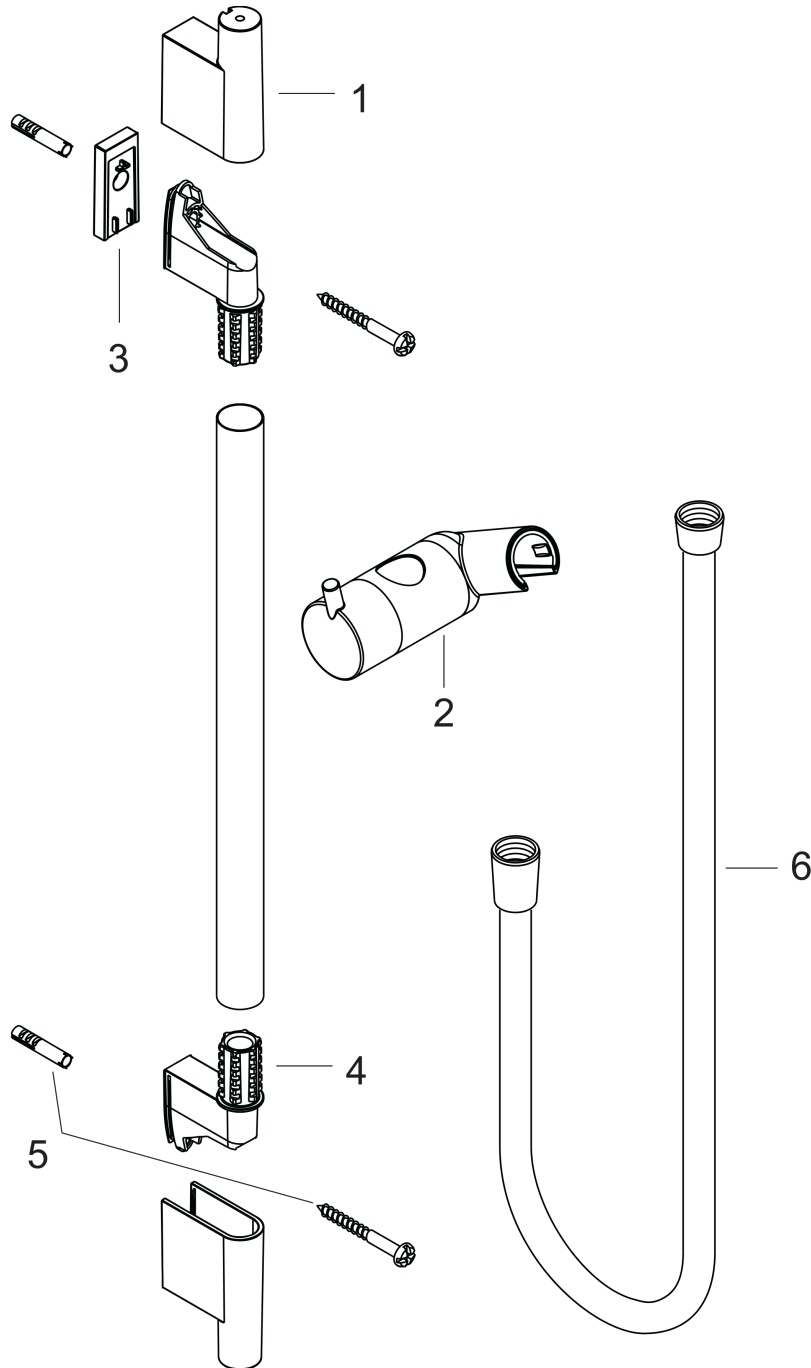

Unica

Shower bar S Puro 90 cm with Isiflex shower hose 160 cm

Surfaces: **Matt Black** Article Number: **28631670**

Description

product features

- consists of: shower bar, shower hose, slider
- profile stand pipe: round
- shower bar diameter: 22 mm
- metal hand shower holder
- hand shower holder with locking mechanism
- slider steplessly adjustable
- inclination angle adjustable via raster

Design awards

Product image

Scale drawing

Unica
Shower bar S Puro 90 cm with Isiflex shower hose 160 cm
 Surfaces: **Matt Black** Article Number: **28631670**

Installation examples

Unica
Shower bar S Puro 90 cm with Isiflex shower hose 160 cm
 Surfaces: **Matt Black** Article Number: **28631670**

Exploded Drawing

Year of production: >08/19

Unica

Shower bar S Puro 90 cm with Isiflex shower hose 160 cm

Surfaces: **Matt Black** Article Number: **28631670**

Spare part list

Year of production: >08/19

Pos.	Description	Article Number	Price	PU
1	cover	97709670	-	1
2	support, assy	97651670	-	1
3	tile-matching-disk	97450000	-	1
4	wall support	96275000	-	1
5	mounting set	96179000	-	1
6	shower hose Isiflex'B 1,60 m	28276670	-	1