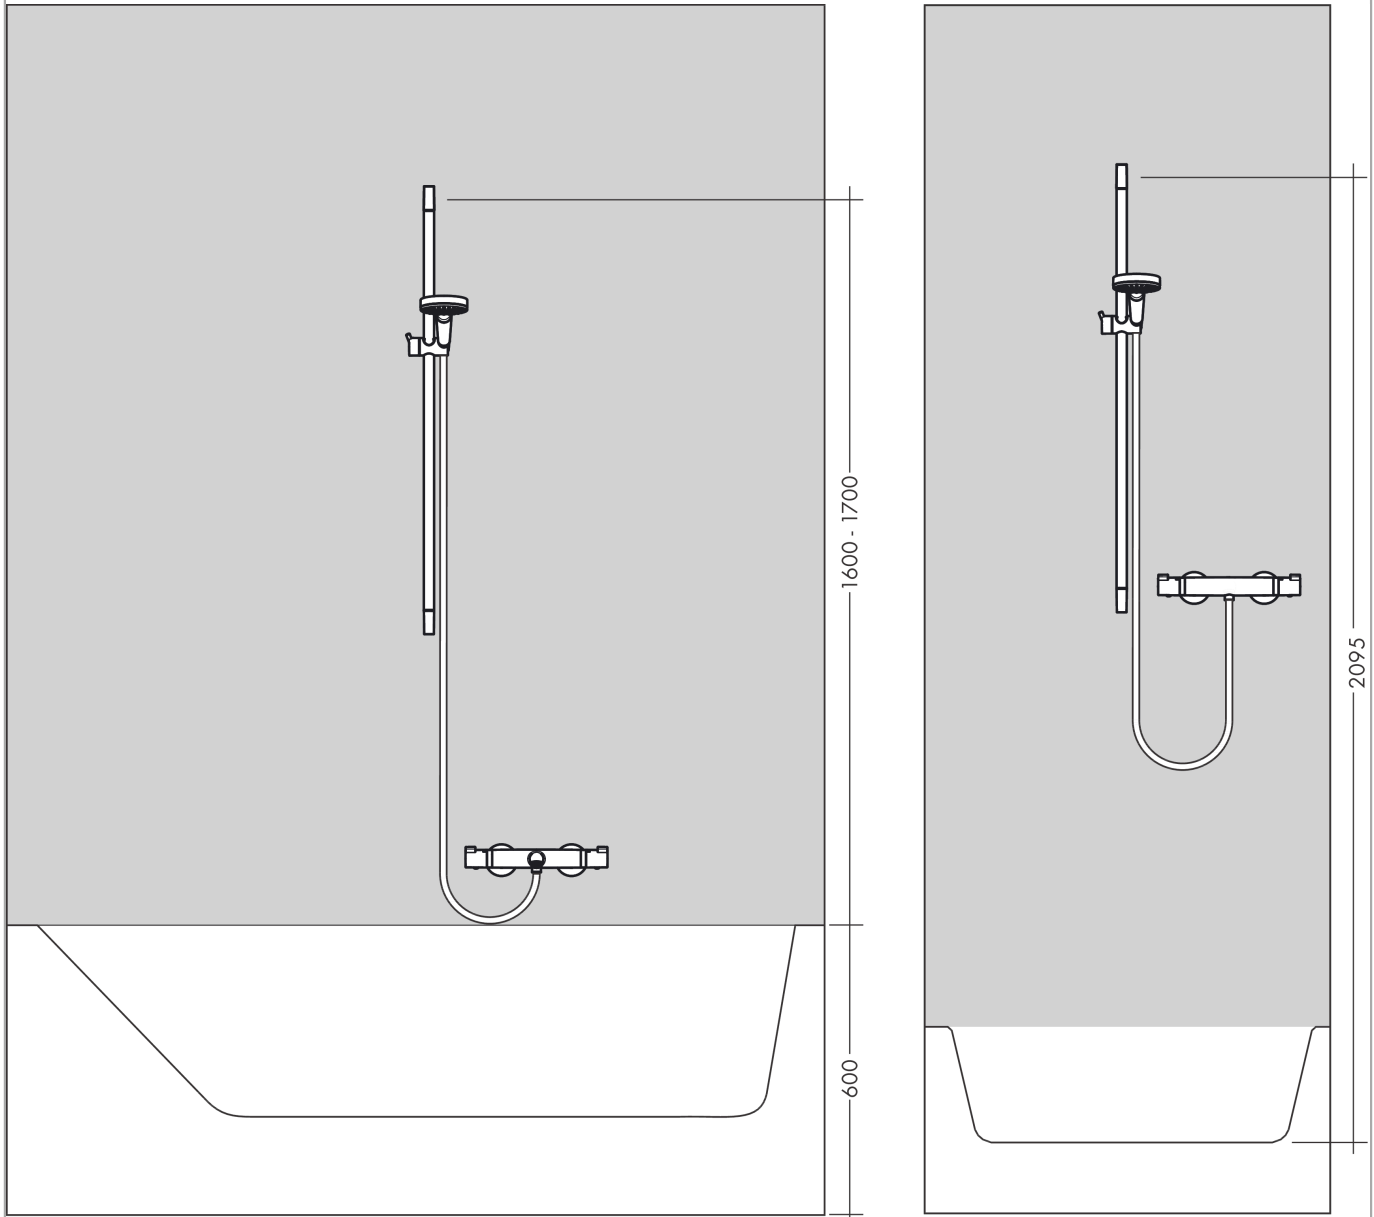

Unica

Shower bar S Puro 90 cm with Isiflex shower hose 160 cm

Surfaces: **Matt Black** Article Number: **28631670**

Description

product features

- consists of: shower bar, shower hose, slider
- profile stand pipe: round
- shower bar diameter: 22 mm
- metal hand shower holder
- hand shower holder with locking mechanism
- slider steplessly adjustable
- inclination angle adjustable via raster

Design awards

Product image

Scale drawing

Unica
Shower bar S Puro 90 cm with Isiflex shower hose 160 cm
 Surfaces: **Matt Black** Article Number: **28631670**

Installation examples

Unica
Shower bar S Puro 90 cm with Isiflex shower hose 160 cm
 Surfaces: **Matt Black** Article Number: **28631670**

Exploded Drawing

Year of production: >08/19

Unica

Shower bar S Puro 90 cm with Isiflex shower hose 160 cm

Surfaces: **Matt Black** Article Number: **28631670**

Spare part list

Year of production: >08/19

Pos.	Description	Article Number	Price	PU
1	cover	97709670	-	1
2	support, assy	97651670	-	1
3	tile-matching-disk	97450000	-	1
4	wall support	96275000	-	1
5	mounting set	96179000	-	1
6	shower hose Isiflex'B 1,60 m	28276670	-	1