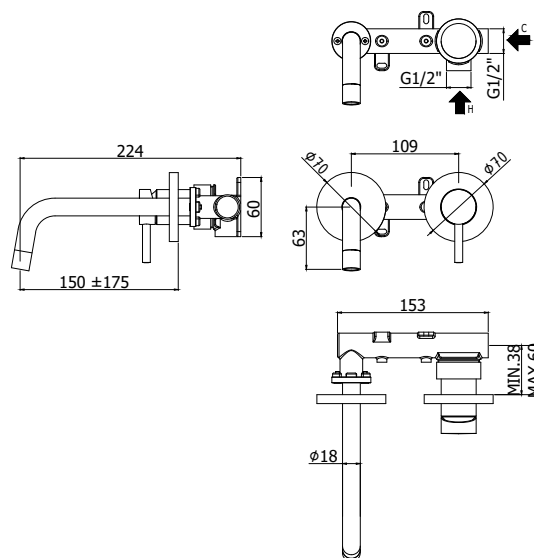

COLLECTION

stick

PRODUCT IMAGE

TECHNICAL DRAWING

DESCRIPTION

Concealed single lever basin mixer complete with:

- metal wall plates 70x70mm
- 1/2"G connections

ART.

SK 101 . . 70

with spout and aerator M16x1 - l. 175mm

SK 103 . . 70

with spout and aerator M16x1 - l. 245mm

ZPRO 040 . .

Extension for artt. 101..70-103..70

- H45mm

FINISHES