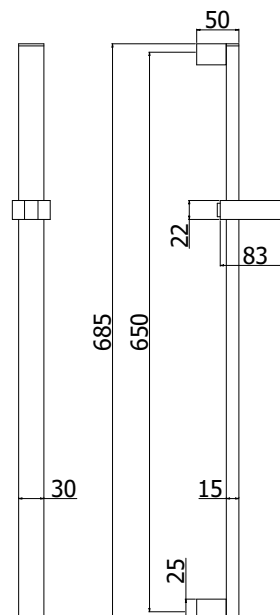

COLLECTION

saliscendi - sliding rails

PRODUCT IMAGE

TECHNICAL DRAWING

DESCRIPTION

LEVEL sliding complete with:

- rectangular metal rod L.600 mm
- ABS fixed wall bracket
- ABS slider bracket for hand-shower

ART.

ZSAL 088

with distance between centres 650mm

ZSAL 086

ABS slider bracket

FINISHES

ZSAL

CR - cromo

DOCUMENTATION