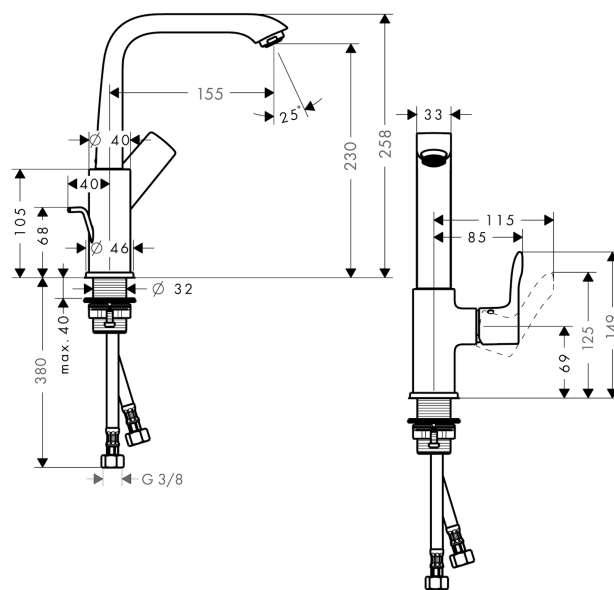

Metris

Single lever basin mixer 230 with pop-up waste set

Surfaces: **chrome** Article Number: **31087000**

Description

product features

- ComfortZone 230
- projection 155 mm
- swivel range 120°
- normal spray
- flow rate at 3 bar: 5 l/min
- ceramic cartridge
- temperature limitation adjustable
- suitable for continuous flow water heaters
- pop-up waste set G 1¼
- material waste set: metal
- connection dimension: DN15
- handle position on the side: bottom-side at the base body (not suitable for wash bowls)

Technology

Product image

Scale drawing

Flowchart