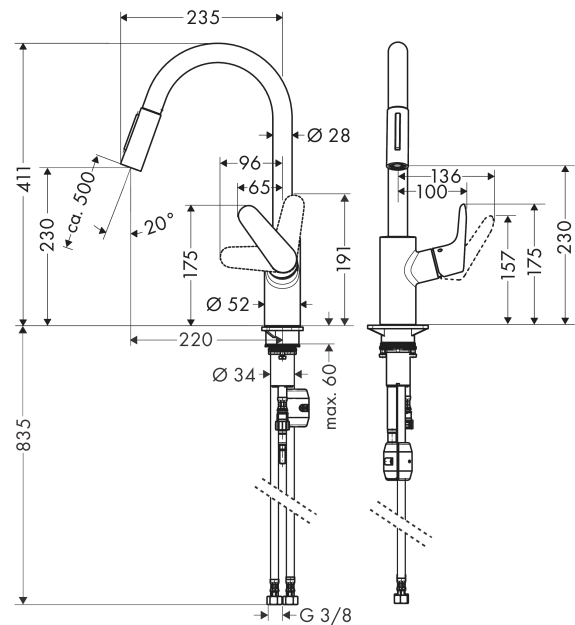

Focus

Single lever kitchen mixer 240 with pull-out spray

Surfaces: **Chrome** Article Number: **31815000**

Description

product features

- ComfortZone 240
- swivel range 150°
- laminar spray and shower spray
- lockable shower spray, spray returns through pressing spray diverter
- MagFit magnetic shower support
- quick connect shower hose
- connection dimension: DN15
- flow rate 9.5 l/min
- ceramic cartridge
- connection type: G 3/8 connections
- integrated non-return valve
- suitable for continuous flow water heaters
- scope of supply: single lever kitchen mixer, connection hoses, fixing set, service key, assembly instruction

Technology

Product image

Scale drawing

Focus

Single lever kitchen mixer 240 with pull-out spray

Surfaces: **Chrome** Article Number: **31815000**

Flowchart