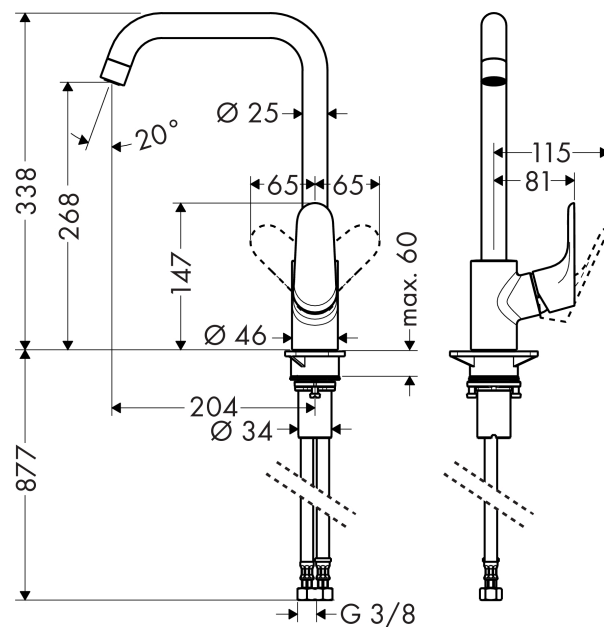

### Single lever kitchen mixer 260 with swivel spout

Surfaces: **Chrome** Article Number: **31820000**

### product features

- ComfortZone 260
- swivel range adjustable in 3 steps 110°, 150° or 360°
- handle can be positioned on the right or left
- normal spray
- connection dimension: DN15
- flow rate 12 l/min
- ceramic cartridge
- connection type: G 3/8 connections
- suitable for continuous flow water heaters
- scope of supply: single lever kitchen mixer, connection hoses, fixing set, assembly instruction

## Scale drawing