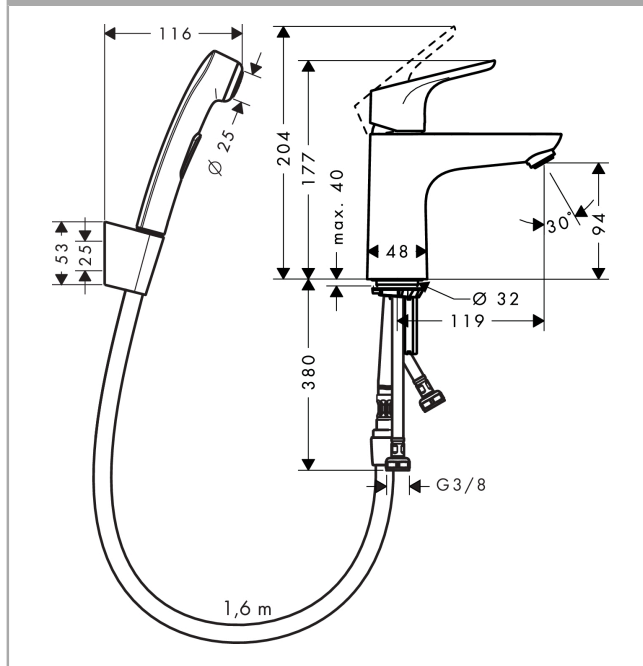

## Focus

**Single lever basin mixer 100 with bidette hand shower and shower hose 160 cm**

Surfaces: **Chrome** Article Number: **31927000**

### product features

- consists of: single lever basin mixer, bidette hand shower, shower holder, shower hose, waste set
- projection 119 mm
- normal spray
- spray type Bidette: shower spray
- flow rate at 3 bar: 5 l/min
- ceramic cartridge
- temperature limitation adjustable
- suitable for continuous flow water heaters
- push-open waste set G 1¼
- connection dimension: DN15

## Scale drawing