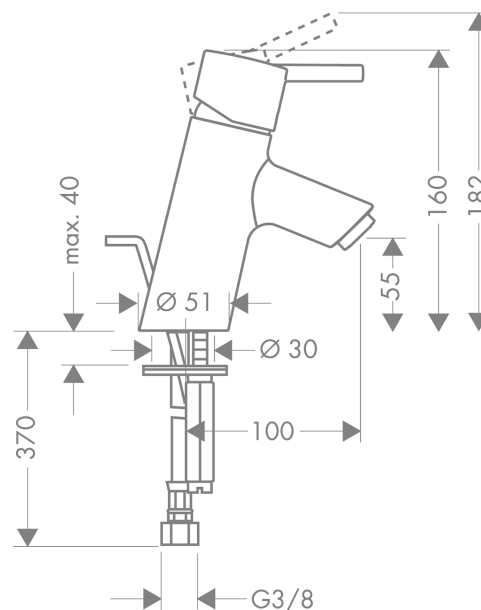

Talis S

Single lever basin mixer with pop-up waste set

Surfaces: **chrome** Article Number: **32020000**

Description

product features

- ComfortZone 70
- projection 100 mm
- normal spray
- flow rate at 3 bar: 5 l/min
- ceramic cartridge
- temperature limitation adjustable
- suitable for continuous flow water heaters
- pop-up waste set G 1¼
- material waste set: metal
- connection dimension: DN15

Technology

Product image

Scale drawing

Flowchart