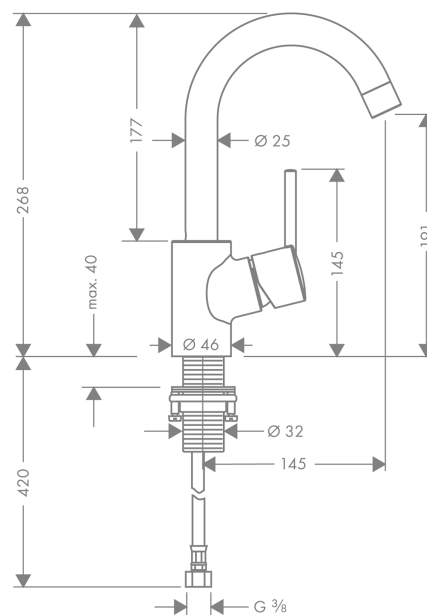

## Talis S

Single lever basin mixer with swivel spout and pop-up waste set

Surfaces: **chrome** Article Number: **32070000**

#### product features

- ComfortZone 200
- projection 145 mm
- swivel range 360°
- normal spray
- flow rate at 3 bar: 5 l/min
- ceramic cartridge
- temperature limitation adjustable
- suitable for continuous flow water heaters
- pop-up waste set G 1¼
- material waste set: metal
- connection dimension: DN15
- handle position on the side: bottom-side at the base body (not suitable for wash bowls)

### Scale drawing